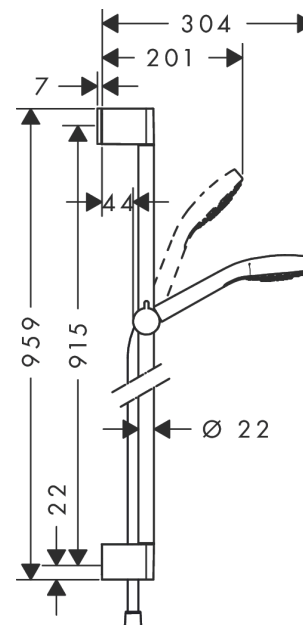

Croma Select E

Shower set 110 Multi with shower bar 90 cm

Finish: **White/Chrome** Article Number: **26590400**

Description

product features

- consists of: hand shower, shower bar, shower hose, slider
- shower head size: 110 mm
- spray type: SoftRain, IntenseRain, Massage spray
- convenient spray selection via Select button
- hand shower holder inclination angle can be adjusted by 45°
- maximum flow rate at 3 bar: 16 l/min
- minimum flow pressure: 1 bar
- operating pressure: min. 1 bar/max. 6 bar
- wall mounting: screw fastening
- wall supports made of plastic
- profile pipe: round
- pipe length: 959 mm
- shower bar diameter: 22 mm
- drilling distance 915 mm
- pivot connector prevents hose from tangling

Technology

Product image

Scale drawing

Croma Select E
Shower set 110 Multi with shower bar 90 cm
 Finish: **White/Chrome** Article Number: **26590400**

Flowchart

The consumption was measured in combination with the appropriate fittings (thermostat/mixer/in-wall valve) to reflect actual application in practice.

Croma Select E
Shower set 110 Multi with shower bar 90 cm
 Finish: **White/Chrome** Article Number: **26590400**

Installation examples