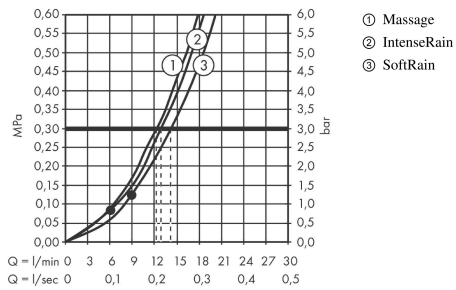

Croma Select E

Shower set 110 Multi with shower bar 90 cm

Finish: **White/Chrome** Article Number: **26590400**

Description

product features

- consists of: hand shower, shower bar, shower hose, slider
- shower head size: 110 mm
- spray type: SoftRain, IntenseRain, Massage spray
- convenient spray selection via Select button
- hand shower holder inclination angle can be adjusted by 45°
- maximum flow rate at 3 bar: 16 l/min
- minimum flow pressure: 1 bar
- operating pressure: min. 1 bar/max. 6 bar
- wall mounting: screw fastening
- wall supports made of plastic
- profile pipe: round
- pipe length: 959 mm
- shower bar diameter: 22 mm
- drilling distance 915 mm
- pivot connector prevents hose from tangling

Technology

Product image

Scale drawing

Croma Select E
Shower set 110 Multi with shower bar 90 cm
 Finish: **White/Chrome** Article Number: **26590400**

Flowchart

The consumption was measured in combination with the appropriate fittings (thermostat/mixer/in-wall valve) to reflect actual application in practice.