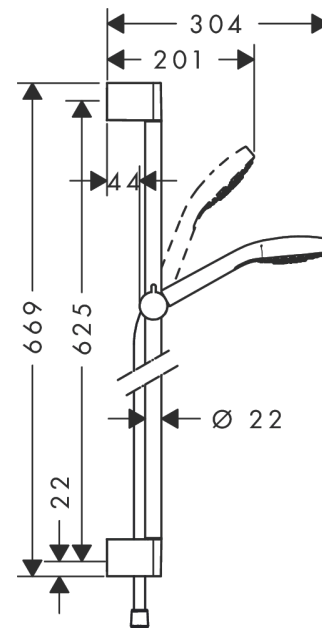

Croma Select E

Shower set 110 1jet with shower bar 65 cm

Finish: **White/Chrome** Article Number: **26584400**

Description

product features

- consists of: hand shower, shower bar, shower hose, slider
- shower head size: 110 mm
- spray type: Rain
- hand shower holder inclination angle can be adjusted by 45°
- maximum flow rate at 3 bar: 16 l/min
- minimum flow pressure: 1 bar
- operating pressure: min. 1 bar/max. 6 bar
- wall mounting: screw fastening
- wall supports made of plastic
- profile pipe: round
- pipe length: 669 mm
- shower bar diameter: 22 mm
- drilling distance 625 mm
- pivot connector prevents hose from tangling

Technology

Product image

Scale drawing

Croma Select E

Shower set 110 1jet with shower bar 65 cm

Finish: **White/Chrome** Article Number: **26584400**

Flowchart

The consumption was measured in combination with the appropriate fittings (thermostat/mixer/in-wall valve) to reflect actual application in practice.

Croma Select E
Shower set 110 1jet with shower bar 65 cm
 Finish: **White/Chrome** Article Number: **26584400**

Installation examples