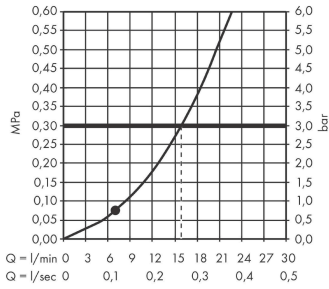

Croma Select E

Shower set 110 1jet with shower bar 65 cm

Finish: **White/Chrome** Article Number: **26584400**

Description

product features

- consists of: hand shower, shower bar, shower hose, slider
- shower head size: 110 mm
- spray type: Rain
- hand shower holder inclination angle can be adjusted by 45°
- maximum flow rate at 3 bar: 16 l/min
- minimum flow pressure: 1 bar
- operating pressure: min. 1 bar/max. 6 bar
- wall mounting: screw fastening
- wall supports made of plastic
- profile pipe: round
- pipe length: 669 mm
- shower bar diameter: 22 mm
- drilling distance 625 mm
- pivot connector prevents hose from tangling

Technology

Product image

Scale drawing

Croma Select E

Shower set 110 1jet with shower bar 65 cm

Finish: **White/Chrome** Article Number: **26584400**

Flowchart

The consumption was measured in combination with the appropriate fittings (thermostat/mixer/in-wall valve) to reflect actual application in practice.