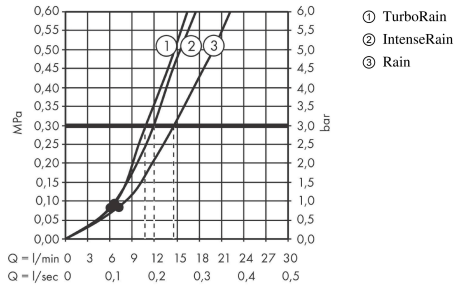

Croma Select E

Shower set 110 Vario with shower bar 65 cm

Finish: **White/Chrome** Article Number: **26582400**

Description

product features

- consists of: hand shower, shower bar, shower hose, slider
- shower head size: 110 mm
- spray type: TurboRain, IntenseRain, Rain
- convenient spray selection via Select button
- hand shower holder inclination angle can be adjusted by 45°
- maximum flow rate at 3 bar: 14,7 l/min
- minimum flow pressure: 1 bar
- operating pressure: min. 1 bar/max. 6 bar
- wall mounting: screw fastening
- wall supports made of plastic
- profile pipe: round
- pipe length: 669 mm
- shower bar diameter: 22 mm
- drilling distance 625 mm
- pivot connector prevents hose from tangling

Technology

Product image

Scale drawing

Croma Select E

Shower set 110 Vario with shower bar 65 cm

Finish: **White/Chrome** Article Number: **26582400**

Flowchart

The consumption was measured in combination with the appropriate fittings (thermostat/mixer/in-wall valve) to reflect actual application in practice.