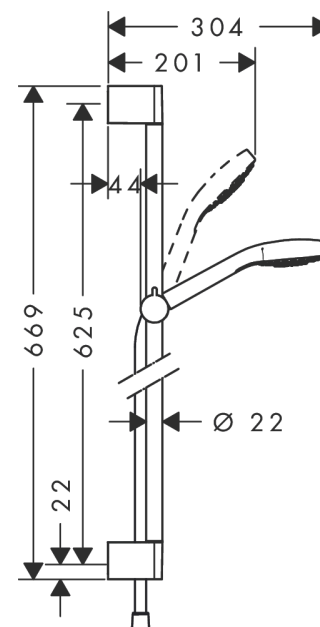

Croma Select E

Shower set 110 Vario with shower bar 65 cm

Finish: **White/Chrome** Article Number: **26582400**

Description

product features

- consists of: hand shower, shower bar, shower hose, slider
- shower head size: 110 mm
- spray type: TurboRain, IntenseRain, Rain
- convenient spray selection via Select button
- hand shower holder inclination angle can be adjusted by 45°
- maximum flow rate at 3 bar: 14,7 l/min
- minimum flow pressure: 1 bar
- operating pressure: min. 1 bar/max. 6 bar
- wall mounting: screw fastening
- wall supports made of plastic
- profile pipe: round
- pipe length: 669 mm
- shower bar diameter: 22 mm
- drilling distance 625 mm
- pivot connector prevents hose from tangling

Technology

Product image

Scale drawing

Croma Select E

Shower set 110 Vario with shower bar 65 cm

Finish: **White/Chrome** Article Number: **26582400**

Flowchart

The consumption was measured in combination with the appropriate fittings (thermostat/mixer/in-wall valve) to reflect actual application in practice.

Croma Select E
Shower set 110 Vario with shower bar 65 cm
 Finish: **White/Chrome** Article Number: **26582400**

Installation examples