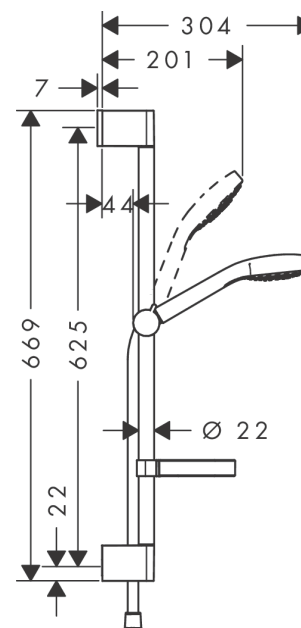

## Croma Select S

Shower set Vario with shower bar 65 cm and soap dish

Surfaces: **White/Chrome** Article Number: **26566400**

#### product features

- consists of: hand shower, shower bar, shower hose, slider, soap dish
- shower head size: 110 mm
- spray type: Rain, TurboRain, IntenseRain
- convenient diversion via Select button
- hand shower holder inclination angle can be adjusted by 45°
- maximum flow rate at 3 bar: 15 l/min
- Minimum flow pressure: 1 bar
- profile stand pipe: round
- wall supports of plastic
- wall mounting: screw fastening
- scope of supply: shower set, filter seal, mounting material, assembly instruction

### Scale drawing

**Croma Select S**  
**Shower set Vario with shower bar 65 cm and soap dish**  
 Surfaces: **White/Chrome** Article Number: **26566400**

Installation examples