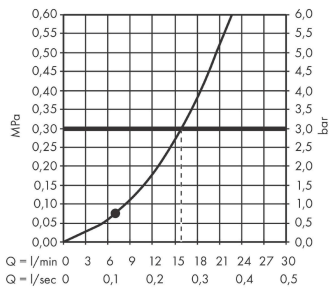

Croma Select S

Shower set 110 1jet with shower bar 65 cm

Finish: **White/Chrome** Article Number: **26564400**

Description

product features

- consists of: hand shower, shower bar, shower hose, slider
- shower head size: 110 mm
- spray type: Rain
- hand shower holder inclination angle can be adjusted by 45°
- maximum flow rate at 3 bar: 16 l/min
- minimum flow pressure: 1 bar
- operating pressure: min. 1 bar/max. 6 bar
- wall mounting: screw fastening
- wall supports made of plastic
- profile pipe: round
- pipe length: 669 mm
- shower bar diameter: 22 mm
- drilling distance 625 mm
- pivot connector prevents hose from tangling

Technology

Product image

Scale drawing

Croma Select S
Shower set 110 1jet with shower bar 65 cm
 Finish: **White/Chrome** Article Number: **26564400**

Flowchart

The consumption was measured in combination with the appropriate fittings (thermostat/mixer/in-wall valve) to reflect actual application in practice.