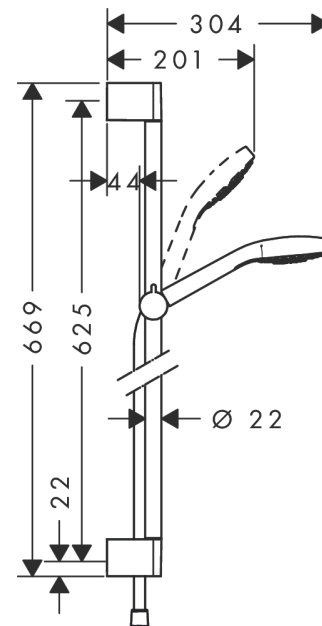

Croma Select S

Shower set 110 1jet with shower bar 65 cm

Finish: **White/Chrome** Article Number: **26564400**

Description

product features

- consists of: hand shower, shower bar, shower hose, slider
- shower head size: 110 mm
- spray type: Rain
- hand shower holder inclination angle can be adjusted by 45°
- maximum flow rate at 3 bar: 16 l/min
- minimum flow pressure: 1 bar
- operating pressure: min. 1 bar/max. 6 bar
- wall mounting: screw fastening
- wall supports made of plastic
- profile pipe: round
- pipe length: 669 mm
- shower bar diameter: 22 mm
- drilling distance 625 mm
- pivot connector prevents hose from tangling

Technology

Product image

Scale drawing

Croma Select S
Shower set 110 1jet with shower bar 65 cm
 Finish: **White/Chrome** Article Number: **26564400**

Flowchart

The consumption was measured in combination with the appropriate fittings (thermostat/mixer/in-wall valve) to reflect actual application in practice.

Croma Select S
Shower set 110 1jet with shower bar 65 cm
 Finish: **White/Chrome** Article Number: **26564400**

Installation examples