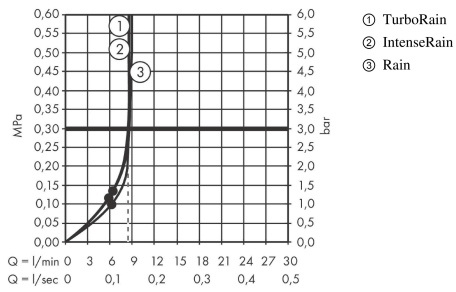

Croma Select S

Shower set 110 Vario EcoSmart 9 l/min with shower bar 65 cm

Finish: **White/Chrome** Article Number: **26563400**

Description

product features

- consists of: hand shower, shower bar, shower hose, slider
- shower head size: 110 mm
- spray type: Rain, TurboRain, IntenseRain
- convenient spray selection via Select button
- slide inclination angle adjustable by 2 steps
- maximum flow rate at 3 bar: 9 l/min
- minimum flow pressure: 1,2 bar
- operating pressure: min. 1,2 bar/max. 6 bar
- wall mounting: screw fastening
- wall supports made of plastic
- profile pipe: round
- pipe length: 669 mm
- shower bar diameter: 22 mm
- drilling distance 625 mm
- pivot connector prevents hose from tangling

Technology

Product image

Scale drawing

Croma Select S
Shower set 110 Vario EcoSmart 9 l/min with shower bar 65 cm
 Finish: **White/Chrome** Article Number: **26563400**

Flowchart

The consumption was measured in combination with the appropriate fittings (thermostat/mixer/in-wall valve) to reflect actual application in practice.

Croma Select S
Shower set 110 Vario EcoSmart 9 l/min with shower bar 65 cm
 Finish: **White/Chrome** Article Number: **26563400**

Installation examples