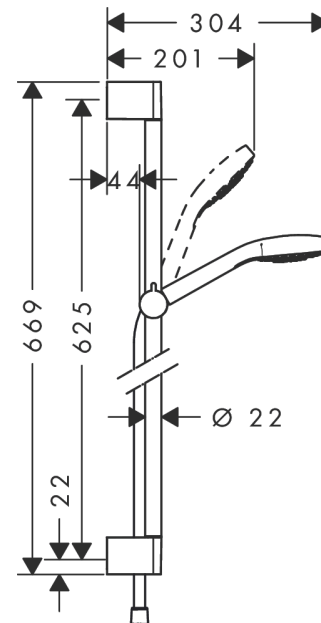

Croma Select S

Shower set 110 Vario EcoSmart 9 l/min with shower bar 65 cm

Finish: **White/Chrome** Article Number: **26563400**

Description

product features

- consists of: hand shower, shower bar, shower hose, slider
- shower head size: 110 mm
- spray type: Rain, TurboRain, IntenseRain
- convenient spray selection via Select button
- slide inclination angle adjustable by 2 steps
- maximum flow rate at 3 bar: 9 l/min
- minimum flow pressure: 1,2 bar
- operating pressure: min. 1,2 bar/max. 6 bar
- wall mounting: screw fastening
- wall supports made of plastic
- profile pipe: round
- pipe length: 669 mm
- shower bar diameter: 22 mm
- drilling distance 625 mm
- pivot connector prevents hose from tangling

Technology

Product image

Scale drawing

Croma Select S
Shower set 110 Vario EcoSmart 9 l/min with shower bar 65 cm
 Finish: **White/Chrome** Article Number: **26563400**

Flowchart

The consumption was measured in combination with the appropriate fittings (thermostat/mixer/in-wall valve) to reflect actual application in practice.

Croma Select S
Shower set 110 Vario EcoSmart 9 l/min with shower bar 65 cm
 Finish: **White/Chrome** Article Number: **26563400**

Installation examples