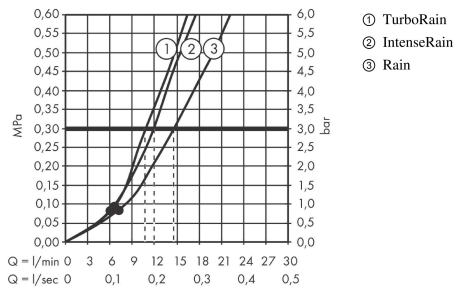

Croma Select S

Shower set 110 Vario with shower bar 65 cm

Finish: **White/Chrome** Article Number: **26562400**

Description

product features

- consists of: hand shower, shower bar, shower hose, slider
- shower head size: 110 mm
- spray type: Rain, IntenseRain, TurboRain
- convenient spray selection via Select button
- hand shower holder inclination angle can be adjusted by 45°
- maximum flow rate at 3 bar: 14,7 l/min
- minimum flow pressure: 1 bar
- operating pressure: min. 1 bar/max. 6 bar
- wall mounting: screw fastening
- wall supports made of plastic
- profile pipe: round
- pipe length: 669 mm
- shower bar diameter: 22 mm
- drilling distance 625 mm
- pivot connector prevents hose from tangling

Technology

Product image

Scale drawing

Croma Select S
Shower set 110 Vario with shower bar 65 cm
 Finish: **White/Chrome** Article Number: **26562400**

Flowchart

The consumption was measured in combination with the appropriate fittings (thermostat/mixer/in-wall valve) to reflect actual application in practice.

Croma Select S
Shower set 110 Vario with shower bar 65 cm
 Finish: **White/Chrome** Article Number: **26562400**

Installation examples