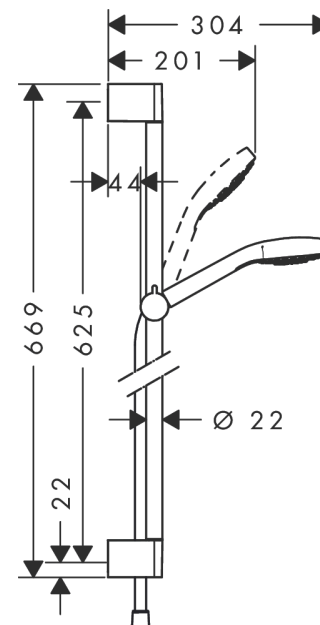

Croma Select S

Shower set 110 Vario with shower bar 65 cm

Finish: **White/Chrome** Article Number: **26562400**

Description

product features

- consists of: hand shower, shower bar, shower hose, slider
- shower head size: 110 mm
- spray type: Rain, IntenseRain, TurboRain
- convenient spray selection via Select button
- hand shower holder inclination angle can be adjusted by 45°
- maximum flow rate at 3 bar: 14,7 l/min
- minimum flow pressure: 1 bar
- operating pressure: min. 1 bar/max. 6 bar
- wall mounting: screw fastening
- wall supports made of plastic
- profile pipe: round
- pipe length: 669 mm
- shower bar diameter: 22 mm
- drilling distance 625 mm
- pivot connector prevents hose from tangling

Technology

Product image

Scale drawing

Croma Select S
Shower set 110 Vario with shower bar 65 cm
 Finish: **White/Chrome** Article Number: **26562400**

Flowchart

The consumption was measured in combination with the appropriate fittings (thermostat/mixer/in-wall valve) to reflect actual application in practice.

Croma Select S
Shower set 110 Vario with shower bar 65 cm
 Finish: **White/Chrome** Article Number: **26562400**

Installation examples