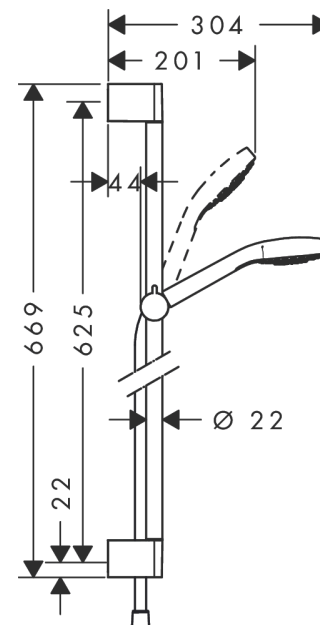

Croma Select S

Shower set 110 Multi with shower bar 65 cm

Finish: **White/Chrome** Article Number: **26560400**

Description

product features

- consists of: hand shower, shower bar, shower hose, slider
- shower head size: 110 mm
- spray type: SoftRain, IntenseRain, Massage spray
- convenient spray selection via Select button
- hand shower holder inclination angle can be adjusted by 45°
- maximum flow rate at 3 bar: 16 l/min
- minimum flow pressure: 1 bar
- operating pressure: min. 1 bar/max. 6 bar
- wall mounting: screw fastening
- wall supports made of plastic
- profile pipe: round
- pipe length: 669 mm
- shower bar diameter: 22 mm
- drilling distance 625 mm
- pivot connector prevents hose from tangling

Technology

Product image

Scale drawing

Croma Select S

Shower set 110 Multi with shower bar 65 cm

Finish: **White/Chrome** Article Number: **26560400**

Flowchart

The consumption was measured in combination with the appropriate fittings (thermostat/mixer/in-wall valve) to reflect actual application in practice.

Croma Select S
Shower set 110 Multi with shower bar 65 cm
 Finish: **White/Chrome** Article Number: **26560400**

Installation examples