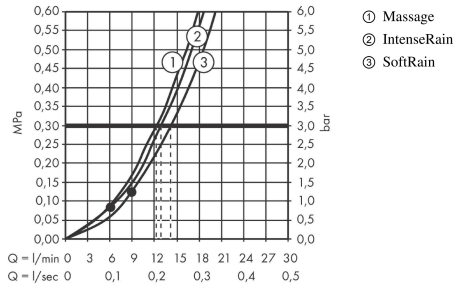

Croma Select S

Shower set 110 Multi with shower bar 65 cm

Finish: **White/Chrome** Article Number: **26560400**

Description

product features

- consists of: hand shower, shower bar, shower hose, slider
- shower head size: 110 mm
- spray type: SoftRain, IntenseRain, Massage spray
- convenient spray selection via Select button
- hand shower holder inclination angle can be adjusted by 45°
- maximum flow rate at 3 bar: 16 l/min
- minimum flow pressure: 1 bar
- operating pressure: min. 1 bar/max. 6 bar
- wall mounting: screw fastening
- wall supports made of plastic
- profile pipe: round
- pipe length: 669 mm
- shower bar diameter: 22 mm
- drilling distance 625 mm
- pivot connector prevents hose from tangling

Technology

Product image

Scale drawing

Croma Select S

Shower set 110 Multi with shower bar 65 cm

Finish: **White/Chrome** Article Number: **26560400**

Flowchart

The consumption was measured in combination with the appropriate fittings (thermostat/mixer/in-wall valve) to reflect actual application in practice.

Croma Select S
Shower set 110 Multi with shower bar 65 cm
 Finish: **White/Chrome** Article Number: **26560400**

Installation examples