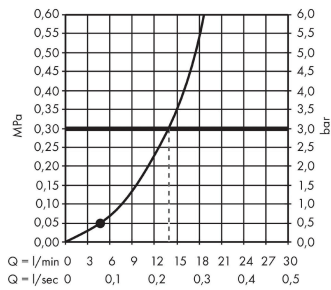

##### product features

- consists of: hand shower, shower bar, shower hose, slider
- shower head size: 100 mm
- spray type: Rain
- hand shower holder inclination angle can be adjusted by 45°
- maximum flow rate at 3 bar: 14 l/min
- minimum flow pressure: 1 bar
- operating pressure: min. 1 bar/max. 6 bar
- wall mounting: screw fastening
- wall supports made of plastic
- profile pipe: round
- pipe length: 959 mm
- shower bar diameter: 22 mm
- drilling distance 915 mm
- pivot connector prevents hose from tangling

#### Product image

#### Scale drawing

**Crometta**  
**Shower set 100 1jet with shower bar 90 cm**  
 Finish: **White/Chrome** Article Number: **26537400**

**Flowchart**

The consumption was measured in combination with the appropriate fittings (thermostat/mixer/in-wall valve) to reflect actual application in practice.