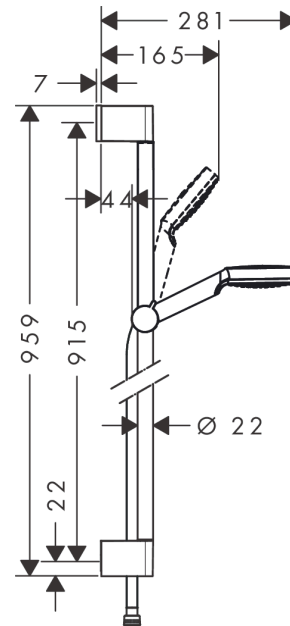

### Shower set 100 1jet with shower bar 90 cm

Finish: **White/Chrome** Article Number: **26537400**

##### product features

- consists of: hand shower, shower bar, shower hose, slider
- shower head size: 100 mm
- spray type: Rain
- hand shower holder inclination angle can be adjusted by 45°
- maximum flow rate at 3 bar: 14 l/min
- minimum flow pressure: 1 bar
- operating pressure: min. 1 bar/max. 6 bar
- wall mounting: screw fastening
- wall supports made of plastic
- profile pipe: round
- pipe length: 959 mm
- shower bar diameter: 22 mm
- drilling distance 915 mm
- pivot connector prevents hose from tangling

#### Scale drawing

**Crometta**  
**Shower set 100 1jet with shower bar 90 cm**  
 Finish: **White/Chrome** Article Number: **26537400**

**Flowchart**

The consumption was measured in combination with the appropriate fittings (thermostat/mixer/in-wall valve) to reflect actual application in practice.

**Crometta**  
**Shower set 100 1jet with shower bar 90 cm**  
 Finish: **White/Chrome** Article Number: **26537400**

**Installation examples**