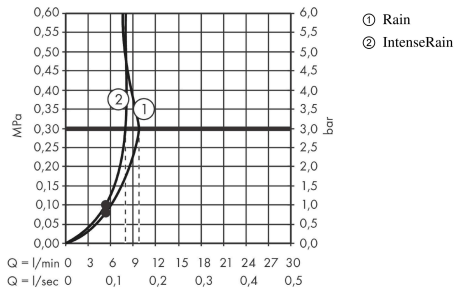

Vernis Blend

Shower set 100 Vario EcoSmart with shower bar Crometta 65 cm

Finish: **Chrome** Article Number: **26279000**

Flowchart

The consumption was measured in combination with the appropriate fittings (thermostat/mixer/in-wall valve) to reflect actual application in practice.