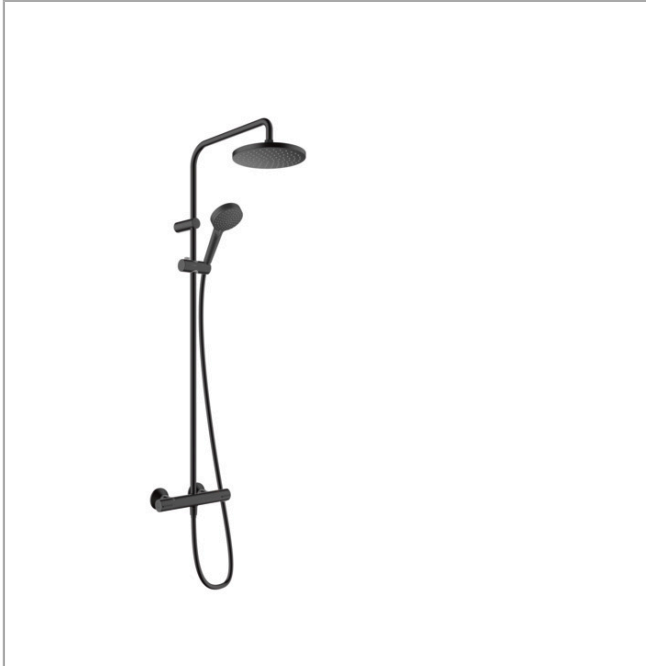

Vernis Blend**Showerpipe 200 1jet with thermostat**Finish: **Matt Black** Article Number: **26276670****Description****product features**

- consists of: overhead shower, hand shower, shower thermostat, shower hose, shower bar, slider
- overhead shower Vernis Blend 200 1jet
- shower head size overhead shower: 205 mm
- spray type overhead shower: Rain
- flow rate Rain spray (at 3 bar): 12,4 l/min
- spray type hand shower: Rain, IntenseRain
- flow rate of hand shower at 3 bar: 15,2 l/min
- maximum flow rate for Showerpipe at 3 bar: 15,2 l/min
- minimum flow pressure: 1 bar
- max. operating pressure: 10 bar
- ball-joint: overhead shower angle adjustable
- shower bar diameter: 19 mm
- height-adjustable slider with locking push-button slider
- shower arm length overhead shower: 426 mm
- thermostat Vernis
- safety stop at 40°C
- adjustable hot water limitation
- outlets controlled via turning handle
- suitable for continuous flow water heaters
- mounting type: exposed installation
- connection dimension DN15
- connection thread G ½
- centre distance 150 ± 12 mm
- intrinsically safe against backflow
- pipe length: 1124 mm
- 2 functions

Technology

Vernis Blend
Showerpipe 200 1jet with thermostat
 Finish: **Matt Black** Article Number: **26276670**

Product image

Scale drawing

Flowchart