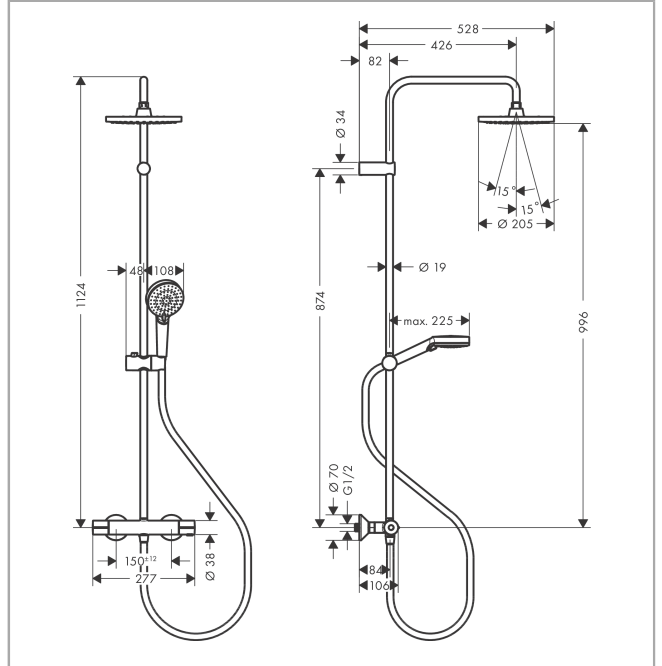

Vernis Blend**Showerpipe 200 1jet with thermostat**Finish: **Matt Black** Article Number: **26276670****Description****product features**

- consists of: overhead shower, hand shower, shower thermostat, shower hose, shower bar, slider
- overhead shower Vernis Blend 200 1jet
- shower head size overhead shower: 205 mm
- spray type overhead shower: Rain
- flow rate Rain spray (at 3 bar): 12,4 l/min
- spray type hand shower: Rain, IntenseRain
- flow rate of hand shower at 3 bar: 15,2 l/min
- maximum flow rate for Showerpipe at 3 bar: 15,2 l/min
- minimum flow pressure: 1 bar
- max. operating pressure: 10 bar
- ball-joint: overhead shower angle adjustable
- shower bar diameter: 19 mm
- height-adjustable slider with locking push-button slider
- shower arm length overhead shower: 426 mm
- thermostat Vernis
- safety stop at 40°C
- adjustable hot water limitation
- outlets controlled via turning handle
- suitable for continuous flow water heaters
- mounting type: exposed installation
- connection dimension DN15
- connection thread G ½
- centre distance 150 ± 12 mm
- intrinsically safe against backflow
- pipe length: 1124 mm
- 2 functions

Technology

Vernis Blend
Showerpipe 200 1jet with thermostat
 Finish: **Matt Black** Article Number: **26276670**

Product image

Scale drawing

Flowchart