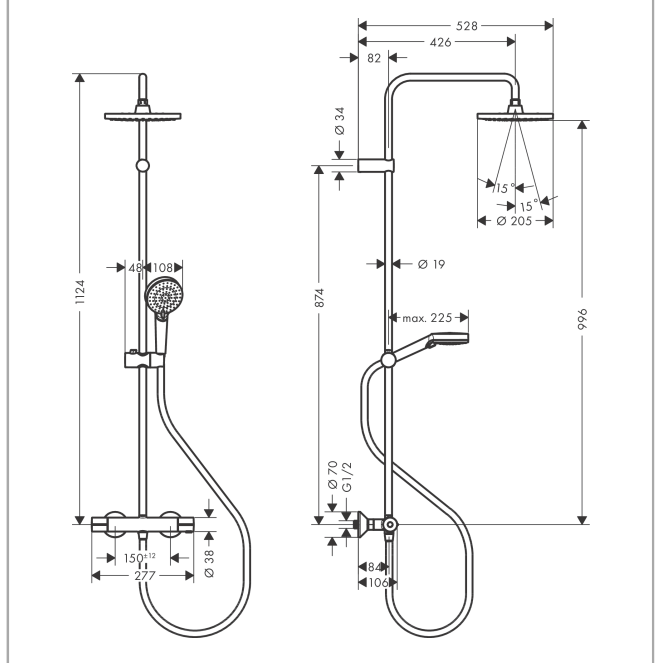

Vernis Blend**Showerpipe 200 1jet with thermostat**Finish: **Chrome** Article Number: **26276000****Description****product features**

- consists of: overhead shower, hand shower, shower thermostat, shower hose, shower bar, slider
- overhead shower Vernis Blend 200 1jet
- shower head size overhead shower: 205 mm
- spray type overhead shower: Rain
- flow rate Rain spray (at 3 bar): 12,4 l/min
- spray type hand shower: Rain, IntenseRain
- flow rate of hand shower at 3 bar: 15,2 l/min
- maximum flow rate for Showerpipe at 3 bar: 15,2 l/min
- minimum flow pressure: 1 bar
- max. operating pressure: 10 bar
- ball-joint: overhead shower angle adjustable
- shower bar diameter: 19 mm
- height-adjustable slider with locking push-button slider
- shower arm length overhead shower: 426 mm
- thermostat Vernis
- safety stop at 40°C
- adjustable hot water limitation
- outlets controlled via turning handle
- suitable for continuous flow water heaters
- mounting type: exposed installation
- connection dimension DN15
- connection thread G ½
- centre distance 150 ± 12 mm
- intrinsically safe against backflow
- pipe length: 1124 mm
- 2 functions

Technology

Vernis Blend
 Showerpipe 200 1jet with thermostat
 Finish: **Chrome** Article Number: **26276000**

Product image

Scale drawing

Flowchart