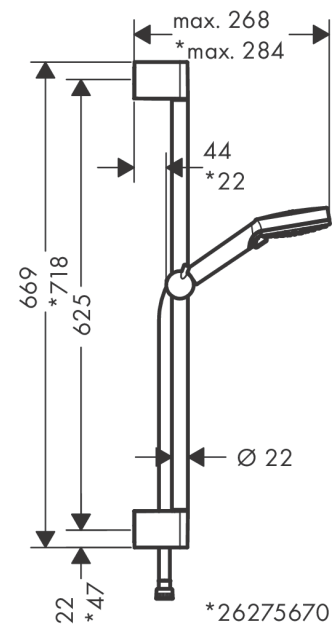

Vernis Blend

Shower set 100 Vario with shower bar Crometta 65 cm

Finish: **Chrome** Article Number: **26275000**

Description

product features

- consists of: hand shower, shower bar, shower hose, slider
- shower head size: 100 mm
- spray type: Rain, IntenseRain
- spray type adjustment by turning spray disc
- hand shower holder inclination angle can be adjusted by 45°
- maximum flow rate at 3 bar: 15,2 l/min
- minimum flow pressure: 1 bar
- operating pressure: min. 1 bar/max. 6 bar
- wall mounting: screw fastening
- wall supports made of plastic
- profile pipe: round
- pipe length: 669 mm
- shower bar diameter: 22 mm
- drilling distance 625 mm
- shower hose with conical nut on both ends

Technology

Product image

Scale drawing

Vernis Blend

Shower set 100 Vario with shower bar Crometta 65 cm

Finish: **Chrome** Article Number: **26275000**

Flowchart

The consumption was measured in combination with the appropriate fittings (thermostat/mixer/in-wall valve) to reflect actual application in practice.