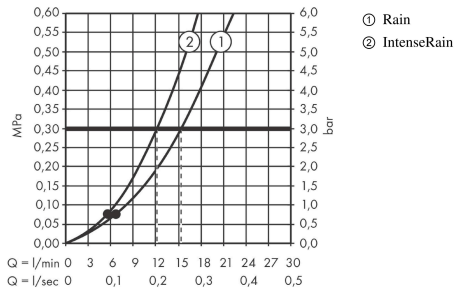

Vernis Blend

Shower set 100 Vario with shower bar Crometta 65 cm

Finish: **Chrome** Article Number: **26275000**

Description

product features

- consists of: hand shower, shower bar, shower hose, slider
- shower head size: 100 mm
- spray type: Rain, IntenseRain
- spray type adjustment by turning spray disc
- hand shower holder inclination angle can be adjusted by 45°
- maximum flow rate at 3 bar: 15,2 l/min
- minimum flow pressure: 1 bar
- operating pressure: min. 1 bar/max. 6 bar
- wall mounting: screw fastening
- wall supports made of plastic
- profile pipe: round
- pipe length: 669 mm
- shower bar diameter: 22 mm
- drilling distance 625 mm
- shower hose with conical nut on both ends

Technology

Product image

Scale drawing

Vernis Blend

Shower set 100 Vario with shower bar Crometta 65 cm

Finish: **Chrome** Article Number: **26275000**

Flowchart

The consumption was measured in combination with the appropriate fittings (thermostat/mixer/in-wall valve) to reflect actual application in practice.