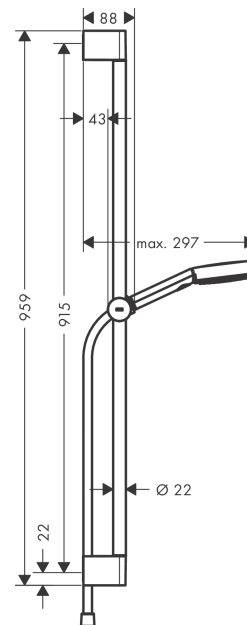

Pulsify Select S

Shower set 105 3jet Relaxation EcoSmart with shower bar 90 cm

Finish: **Matt Black** Article Number: **24171670**

Description

product features

- consists of: hand shower, slider, shower bar, shower hose
- shower head size: 105 mm
- spray type: PowderRain, IntenseRain, Massage spray
- convenient spray selection via Select button
- maximum flow rate at 3 bar: 8,2 l/min
- minimum flow pressure: 1,2 bar
- height-adjustable slider with locking push-button slider
- hand shower holder made of plastic/metal
- wall mounting: screw fastening
- wall supports made of plastic
- profile pipe: round
- pipe length: 959 mm
- shower bar diameter: 22 mm
- drilling distance 915 mm
- pivot connector prevents hose from tangling

Technology

Design awards

reddot winner 2021

Product image

Scale drawing

Pulsify Select S
Shower set 105 3jet Relaxation EcoSmart with shower bar 90 cm
 Finish: **Matt Black** Article Number: **24171670**

Flowchart

The consumption was measured in combination with the appropriate fittings (thermostat/mixer/in-wall valve) to reflect actual application in practice.