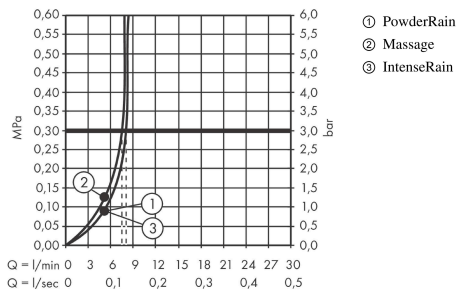

Pulsify Select S

Shower set 105 3jet Relaxation EcoSmart with shower bar 90 cm

Finish: **Matt Black** Article Number: **24171670**

Description

product features

- consists of: hand shower, slider, shower bar, shower hose
- shower head size: 105 mm
- spray type: PowderRain, IntenseRain, Massage spray
- convenient spray selection via Select button
- maximum flow rate at 3 bar: 8,2 l/min
- minimum flow pressure: 1,2 bar
- height-adjustable slider with locking push-button slider
- hand shower holder made of plastic/metal
- wall mounting: screw fastening
- wall supports made of plastic
- profile pipe: round
- pipe length: 959 mm
- shower bar diameter: 22 mm
- drilling distance 915 mm
- pivot connector prevents hose from tangling

Technology

Design awards

reddot winner 2021

Product image

Scale drawing

Pulsify Select S
Shower set 105 3jet Relaxation EcoSmart with shower bar 90 cm
 Finish: **Matt Black** Article Number: **24171670**

Flowchart

The consumption was measured in combination with the appropriate fittings (thermostat/mixer/in-wall valve) to reflect actual application in practice.