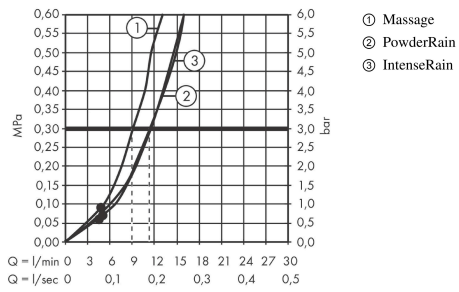

Pulsify Select S

Shower set 105 3jet Relaxation with shower bar 65 cm

Finish: **Matt Black** Article Number: **24160670**

Description

product features

- consists of: hand shower, slider, shower bar, shower hose
- shower head size: 105 mm
- spray type: PowderRain, IntenseRain, Massage spray
- convenient spray selection via Select button
- maximum flow rate at 3 bar: 11,4 l/min
- minimum flow pressure: 1 bar
- operating pressure: min. 1 bar/max. 6 bar
- height-adjustable slider with locking push-button slider
- hand shower holder made of plastic/metal
- wall mounting: screw fastening
- wall supports made of plastic
- profile pipe: round
- pipe length: 669 mm
- shower bar diameter: 22 mm
- drilling distance 625 mm
- shower hose with conical nut on both ends
- pivot connector prevents hose from tangling

Technology

Design awards

reddot winner 2021

Product image

Scale drawing

Pulsify Select S
Shower set 105 3jet Relaxation with shower bar 65 cm
 Finish: **Matt Black** Article Number: **24160670**

Flowchart

The consumption was measured in combination with the appropriate fittings (thermostat/mixer/in-wall valve) to reflect actual application in practice.