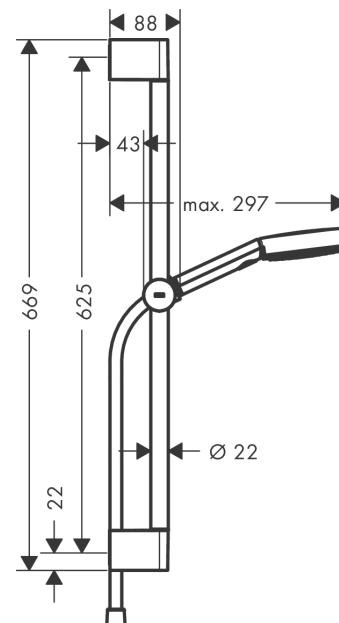

Pulsify Select S

Shower set 105 3jet Relaxation with shower bar 65 cm

Finish: **Matt Black** Article Number: **24160670**

Description

product features

- consists of: hand shower, slider, shower bar, shower hose
- shower head size: 105 mm
- spray type: PowderRain, IntenseRain, Massage spray
- convenient spray selection via Select button
- maximum flow rate at 3 bar: 11,4 l/min
- minimum flow pressure: 1 bar
- operating pressure: min. 1 bar/max. 6 bar
- height-adjustable slider with locking push-button slider
- hand shower holder made of plastic/metal
- wall mounting: screw fastening
- wall supports made of plastic
- profile pipe: round
- pipe length: 669 mm
- shower bar diameter: 22 mm
- drilling distance 625 mm
- shower hose with conical nut on both ends
- pivot connector prevents hose from tangling

Technology

Design awards

reddot winner 2021

Product image

Scale drawing

Pulsify Select S
Shower set 105 3jet Relaxation with shower bar 65 cm
 Finish: **Matt Black** Article Number: **24160670**

Flowchart

The consumption was measured in combination with the appropriate fittings (thermostat/mixer/in-wall valve) to reflect actual application in practice.