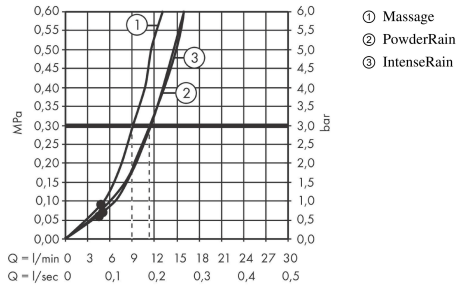

Pulsify Select S
Shower set 105 3jet Relaxation with shower bar 65 cm
 Finish: **Chrome** Article Number: **24160000**

Description

product features

- consists of: hand shower, slider, shower bar, shower hose
- shower head size: 105 mm
- spray type: PowderRain, IntenseRain, Massage spray
- convenient spray selection via Select button
- maximum flow rate at 3 bar: 11,4 l/min
- minimum flow pressure: 1 bar
- operating pressure: min. 1 bar/max. 6 bar
- height-adjustable slider with locking push-button slider
- hand shower holder made of plastic/metal
- wall mounting: screw fastening
- wall supports made of plastic
- profile pipe: round
- pipe length: 669 mm
- shower bar diameter: 22 mm
- drilling distance 625 mm
- shower hose with conical nut on both ends
- pivot connector prevents hose from tangling

Technology

Design awards

reddot winner 2021

Product image

Scale drawing

Pulsify Select S

Shower set 105 3jet Relaxation with shower bar 65 cm

Finish: **Chrome** Article Number: **24160000**

Flowchart

The consumption was measured in combination with the appropriate fittings (thermostat/mixer/in-wall valve) to reflect actual application in practice.