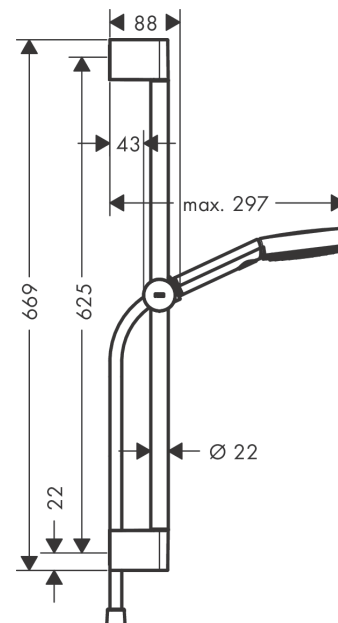

Pulsify Select S
Shower set 105 3jet Relaxation with shower bar 65 cm
 Finish: **Chrome** Article Number: **24160000**

Description

product features

- consists of: hand shower, slider, shower bar, shower hose
- shower head size: 105 mm
- spray type: PowderRain, IntenseRain, Massage spray
- convenient spray selection via Select button
- maximum flow rate at 3 bar: 11,4 l/min
- minimum flow pressure: 1 bar
- operating pressure: min. 1 bar/max. 6 bar
- height-adjustable slider with locking push-button slider
- hand shower holder made of plastic/metal
- wall mounting: screw fastening
- wall supports made of plastic
- profile pipe: round
- pipe length: 669 mm
- shower bar diameter: 22 mm
- drilling distance 625 mm
- shower hose with conical nut on both ends
- pivot connector prevents hose from tangling

Technology

Design awards

reddot winner 2021

Product image

Scale drawing

Pulsify Select S

Shower set 105 3jet Relaxation with shower bar 65 cm

Finish: **Chrome** Article Number: **24160000**

Flowchart

The consumption was measured in combination with the appropriate fittings (thermostat/mixer/in-wall valve) to reflect actual application in practice.