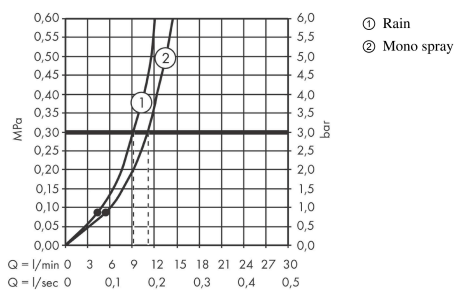

Jocolino

Children hand shower zebra 2jet

Finish: n.a. Article Number: 28787640

Description

product features

- shower head size: 27 mm
- spray type: Rain, MonoRain
- switch spray type by turning the shower head
- maximum flow rate at 3 bar: 11 l/min
- minimum flow pressure: 0,8 bar
- ergonomic handle perfect for smaller hands
- googly eyes that interact with the kid
- limescale residues on the jets are removed by the rotation when changing spray modes
- with internal water conduction
- rinseable screen seal
- connection thread G 1/2
- suitable for continuous flow water heaters

Technology

Design awards

Product image

Scale drawing

Flowchart

The consumption was measured in combination with the appropriate fittings (thermostat/mixer/in-wall valve) to reflect actual application in practice.