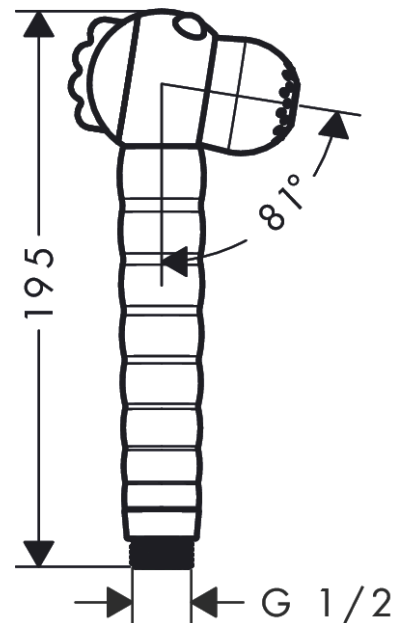

Jocolino

Children hand shower zebra 2jet

Finish: n.a. Article Number: 28787640

Description

product features

- shower head size: 27 mm
- spray type: Rain, MonoRain
- switch spray type by turning the shower head
- maximum flow rate at 3 bar: 11 l/min
- minimum flow pressure: 0,8 bar
- ergonomic handle perfect for smaller hands
- googly eyes that interact with the kid
- limescale residues on the jets are removed by the rotation when changing spray modes
- with internal water conduction
- rinseable screen seal
- connection thread G 1/2
- suitable for continuous flow water heaters

Technology

Design awards

Product image

Scale drawing

Flowchart

The consumption was measured in combination with the appropriate fittings (thermostat/mixer/in-wall valve) to reflect actual application in practice.