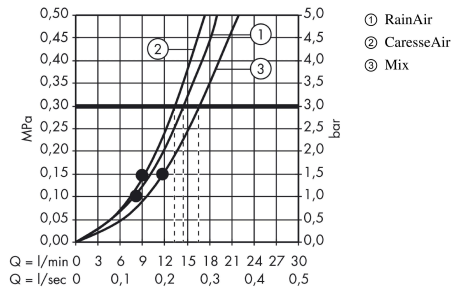

Raindance Select S Hand shower 150 3jet

Finish: **Chrome** Article Number: **28587000**

Description

product features

- shower head size: 150 mm
- spray type: RainAir, CaresseAir, Mix
- convenient spray selection via Select button
- spray disc surface: easy cleanable plastic spray disc
- maximum flow rate at 3 bar: 16,4 l/min
- minimum flow pressure: 1,5 bar
- hand shower with 2-shell construction
- with internal water conduction
- rinseable screen seal
- connection thread G ½
- suitable for continuous flow water heaters
- hand shower can be used with sliders that are infinitely adjustable in the incline. The hand shower should not be used for sliders with two predefined positions.

Technology

Product image

Scale drawing

Raindance Select S
Hand shower 150 3jet

Finish: **Chrome** Article Number: **28587000**

Flowchart

The consumption was measured in combination with the appropriate fittings (thermostat/mixer/ in-wall valve) to reflect actual application in practice.