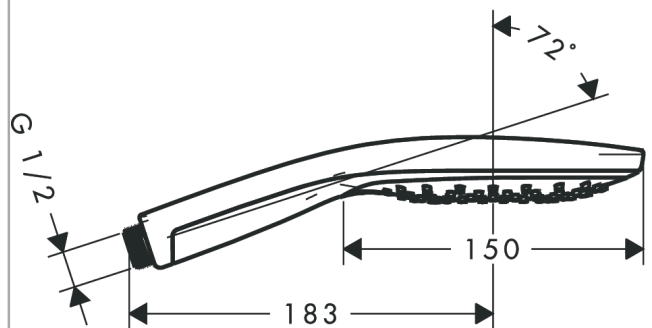

Raindance Select S Hand shower 150 3jet

Finish: **Chrome** Article Number: **28587000**

Description

product features

- shower head size: 150 mm
- spray type: RainAir, CaresseAir, Mix
- convenient spray selection via Select button
- spray disc surface: easy cleanable plastic spray disc
- maximum flow rate at 3 bar: 16,4 l/min
- minimum flow pressure: 1,5 bar
- hand shower with 2-shell construction
- with internal water conduction
- rinseable screen seal
- connection thread G ½
- suitable for continuous flow water heaters
- hand shower can be used with sliders that are infinitely adjustable in the incline. The hand shower should not be used for sliders with two predefined positions.

Technology

Product image

Scale drawing

Raindance Select S
Hand shower 150 3jet

Finish: **Chrome** Article Number: **28587000**

Flowchart

The consumption was measured in combination with the appropriate fittings (thermostat/mixer/ in-wall valve) to reflect actual application in practice.