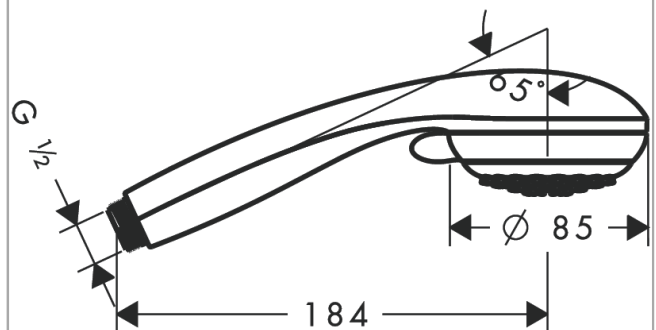

Crometta 85 Hand shower Vario

Finish: **Chrome** Article Number: **28562000**

Description

product features

- shower head size: 85 mm
- spray type: normal spray, Vario spray
- spray type adjustment by turning spray disc
- spray disc surface: grey
- maximum flow rate at 3 bar: 17 l/min
- minimum flow pressure: 1 bar
- with internal water conduction
- rinseable screen seal
- connection thread G ½
- suitable for continuous flow water heaters

Technology

Product image

Scale drawing

Flowchart

The consumption was measured in combination with the appropriate fittings (thermostat/mixer/in-wall valve) to reflect actual application in practice.