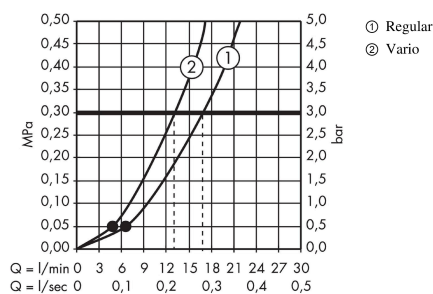

Crometta 85 Hand shower Vario

Finish: **Chrome** Article Number: **28562000**

Description

product features

- shower head size: 85 mm
- spray type: normal spray, Vario spray
- spray type adjustment by turning spray disc
- spray disc surface: grey
- maximum flow rate at 3 bar: 17 l/min
- minimum flow pressure: 1 bar
- with internal water conduction
- rinseable screen seal
- connection thread G ½
- suitable for continuous flow water heaters

Technology

Product image

Scale drawing

Flowchart

The consumption was measured in combination with the appropriate fittings (thermostat/mixer/in-wall valve) to reflect actual application in practice.