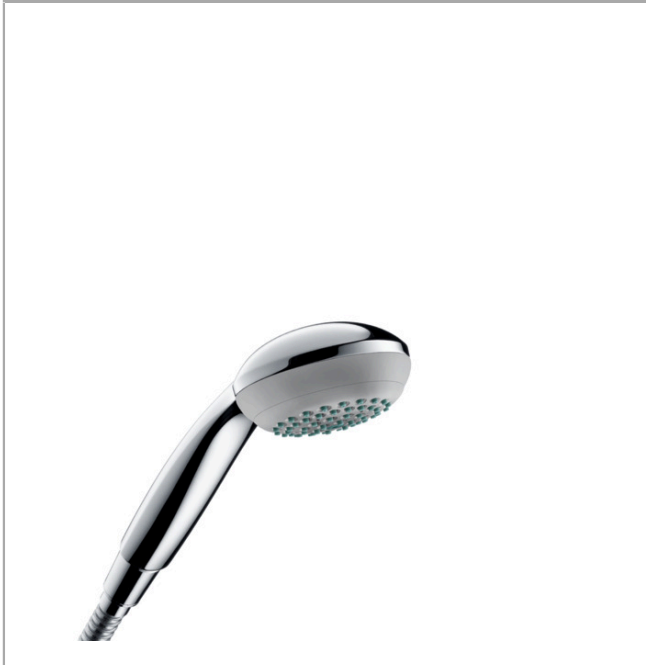

Crometta 85
Hand shower Mono Green 6 l/min
Finish: **Chrome** Article Number: **28561000**

Description

product features

- shower head size: 85 mm
- spray type: normal spray
- spray disc surface: grey
- maximum flow rate at 3 bar: 6 l/min
- minimum flow pressure: 1 bar
- with internal water conduction
- rinseable screen seal
- connection thread G 1/2
- suitable for continuous flow water heaters
- EU taxonomy: max. 6 l/min - Substantial Contribution (SC) possible

Technology

Product image

Scale drawing