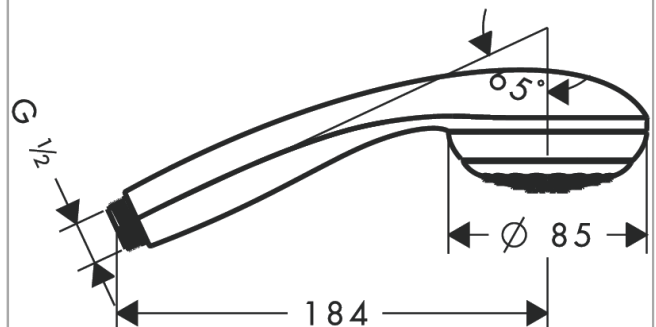

Crometta 85
Hand shower Mono Green 6 l/min
Finish: **Chrome** Article Number: **28561000**

Description

product features

- shower head size: 85 mm
- spray type: normal spray
- spray disc surface: grey
- maximum flow rate at 3 bar: 6 l/min
- minimum flow pressure: 1 bar
- with internal water conduction
- rinseable screen seal
- connection thread G 1/2
- suitable for continuous flow water heaters
- EU taxonomy: max. 6 l/min - Substantial Contribution (SC) possible

Technology

Product image

Scale drawing

Flowchart

The consumption was measured in combination with the appropriate fittings (thermostat/mixer/ in-wall valve) to reflect actual application in practice.