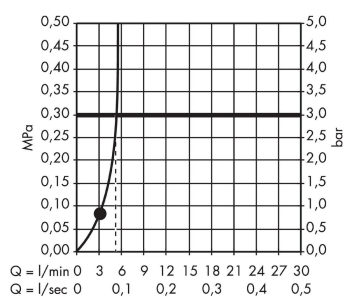

Flowchart

The consumption was measured in combination with the appropriate fittings (thermostat/mixer/ in-wall valve) to reflect actual application in practice.