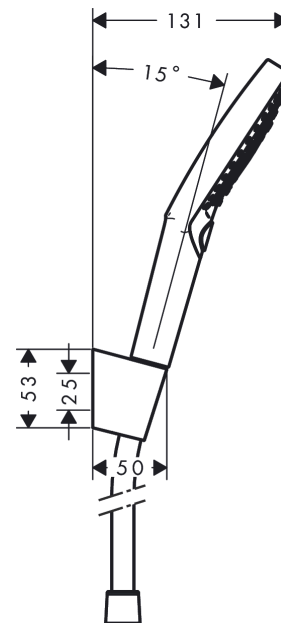

Raindance Select S

Shower holder set 120 3jet PowderRain with shower hose 125 cm

Finish: **Chrome** Article Number: **27669000**

Description

product features

- consists of: hand shower, shower holder, shower hose
- shower head size: 125 mm
- integrated support function
- spray type: PowderRain, Rain, Whirl
- convenient spray selection via Select button
- maximum flow rate at 3 bar: 11 l/min
- minimum flow pressure: 1 bar
- operating pressure: min. 1 bar/max. 6 bar
- pivot connector prevents hose from tangling
- shower holder made of plastic
- wall mounting: screw fastening
- rinseable screen seal

Technology

Product image

Scale drawing

Flowchart

- ① WhirlAir
- ② PowderRain
- ③ Rain

The consumption was measured in combination with the appropriate fittings (thermostat/mixer/in-wall valve) to reflect actual application in practice.