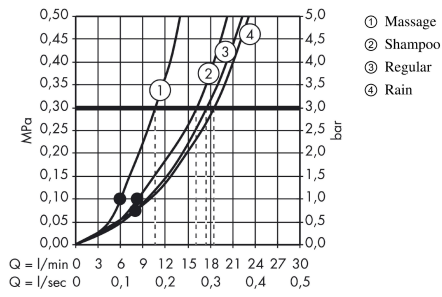

Croma 100

Shower holder set Vario with shower hose 160 cm

Finish: **Chrome** Article Number: **27594000**

Description

product features

- consists of: hand shower, shower holder, shower hose
- shower head size: 100 mm
- integrated support function
- spray type: Rain, normal spray, Shampoo spray, Massage spray
- spray type adjustment by turning spray disc
- maximum flow rate at 3 bar: 18 l/min
- minimum flow pressure: 1 bar
- operating pressure: min. 1 bar/max. 6 bar
- pivot connector prevents hose from tangling
- shower hose with conical nut on both ends
- shower holder made of plastic
- wall mounting: screw fastening
- rinseable screen seal

Technology

Product image

Scale drawing

Croma 100

Shower holder set Vario with shower hose 160 cm

Finish: **Chrome** Article Number: **27594000**

Flowchart

The consumption was measured in combination with the appropriate fittings (thermostat/mixer/in-wall valve) to reflect actual application in practice.