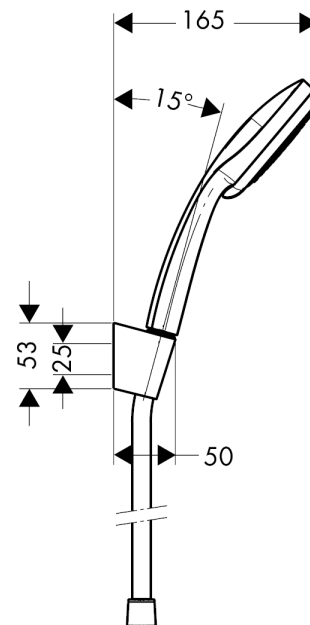

Croma 100

Shower holder set Vario with shower hose 160 cm

Finish: **Chrome** Article Number: **27594000**

Description

product features

- consists of: hand shower, shower holder, shower hose
- shower head size: 100 mm
- integrated support function
- spray type: Rain, normal spray, Shampoo spray, Massage spray
- spray type adjustment by turning spray disc
- maximum flow rate at 3 bar: 18 l/min
- minimum flow pressure: 1 bar
- operating pressure: min. 1 bar/max. 6 bar
- pivot connector prevents hose from tangling
- shower hose with conical nut on both ends
- shower holder made of plastic
- wall mounting: screw fastening
- rinseable screen seal

Technology

Product image

Scale drawing

Croma 100

Shower holder set Vario with shower hose 160 cm

Finish: **Chrome** Article Number: **27594000**

Flowchart

The consumption was measured in combination with the appropriate fittings (thermostat/mixer/in-wall valve) to reflect actual application in practice.