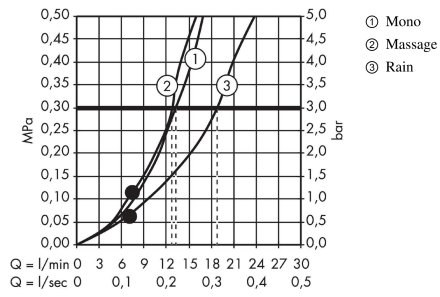

Croma 100

Shower holder set Multi with shower hose 125 cm

Finish: **Chrome** Article Number: **27593000**

Description

product features

- consists of: hand shower, shower holder, shower hose
- shower head size: 100 mm
- integrated support function
- spray type: Rain, MonoRain, Massage spray
- spray type adjustment by turning spray disc
- maximum flow rate at 3 bar: 19 l/min
- minimum flow pressure: 1 bar
- operating pressure: min. 1 bar/max. 6 bar
- pivot connector prevents hose from tangling
- shower hose with conical nut on both ends
- shower holder made of plastic
- wall mounting: screw fastening
- rinseable screen seal

Technology

Product image

Scale drawing

Croma 100

Shower holder set Multi with shower hose 125 cm

Finish: **Chrome** Article Number: **27593000**

Flowchart

The consumption was measured in combination with the appropriate fittings (thermostat/mixer/in-wall valve) to reflect actual application in practice.