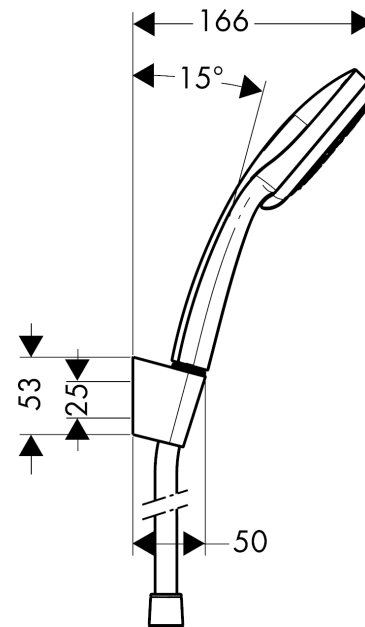

Croma 100

Shower holder set Multi with shower hose 125 cm

Finish: **Chrome** Article Number: **27593000**

Description

product features

- consists of: hand shower, shower holder, shower hose
- shower head size: 100 mm
- integrated support function
- spray type: Rain, MonoRain, Massage spray
- spray type adjustment by turning spray disc
- maximum flow rate at 3 bar: 19 l/min
- minimum flow pressure: 1 bar
- operating pressure: min. 1 bar/max. 6 bar
- pivot connector prevents hose from tangling
- shower hose with conical nut on both ends
- shower holder made of plastic
- wall mounting: screw fastening
- rinseable screen seal

Technology

Product image

Scale drawing

Croma 100

Shower holder set Multi with shower hose 125 cm

Finish: **Chrome** Article Number: **27593000**

Flowchart

The consumption was measured in combination with the appropriate fittings (thermostat/mixer/in-wall valve) to reflect actual application in practice.