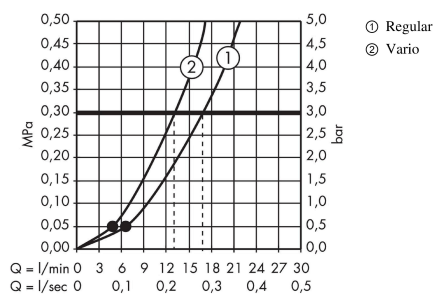

Flowchart

The consumption was measured in combination with the appropriate fittings (thermostat/mixer/in-wall valve) to reflect actual application in practice.