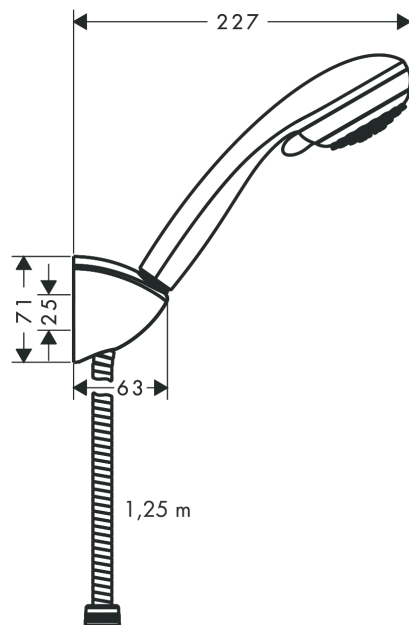

**Crometta 85**  
**Shower holder set Vario with shower hose 125 cm**  
 Finish: **Chrome** Article Number: **27558000**

### product features

- consists of: hand shower, shower holder, shower hose
- shower head size: 85 mm
- integrated support function
- spray type: Vario spray, normal spray
- spray type adjustment by turning spray disc
- maximum flow rate at 3 bar: 17 l/min
- minimum flow pressure: 1 bar
- operating pressure: min. 1 bar/max. 6 bar
- shower holder made of plastic
- wall mounting: screw fastening
- rinseable screen seal

## Scale drawing