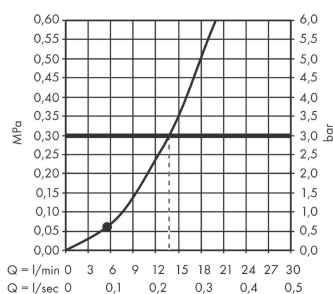

Flowchart

The consumption was measured in combination with the appropriate fittings (thermostat/mixer/in-wall valve) to reflect actual application in practice.