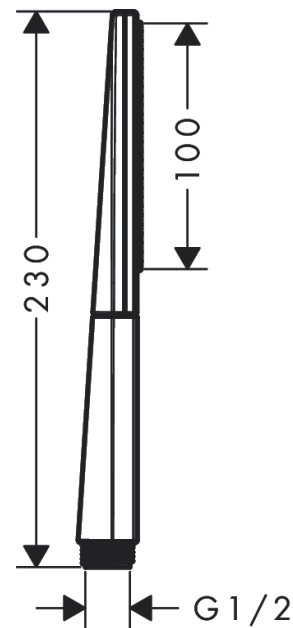

#### product features

- shower head size: 100 x 38 mm
- spray type: PowderRain
- spray disc surface: easy cleanable aluminium spray disc, graphite
- maximum flow rate at 3 bar: 13,8 l/min
- minimum flow pressure: 1 bar
- with internal water conduction
- rinseable screen seal
- connection thread G 1/2
- suitable for continuous flow water heaters

### Product image

### Scale drawing