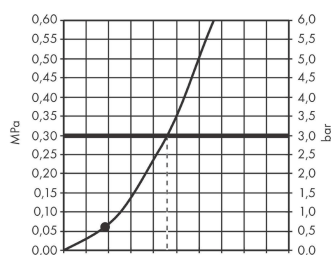

Rainfinity

Baton hand shower 100 1jet

Finish: **Matt Black** Article Number: **26866670**

Description

product features

- shower head size: 100 x 38 mm
- spray type: PowderRain
- spray disc surface: easy cleanable aluminium spray disc, graphite
- maximum flow rate at 3 bar: 13,8 l/min
- minimum flow pressure: 1 bar
- with internal water conduction
- rinseable screen seal
- connection thread G 1/2
- suitable for continuous flow water heaters

Technology

Design awards

reddot award 2019
best of the best

Product image

Scale drawing

Flowchart

Q = l/min 0 3 6 9 12 15 18 21 24 27 30
Q = l/sec 0 0,1 0,2 0,3 0,4 0,5

The consumption was measured in combination with the appropriate fittings (thermostat/mixer/in-wall valve) to reflect actual application in practice.