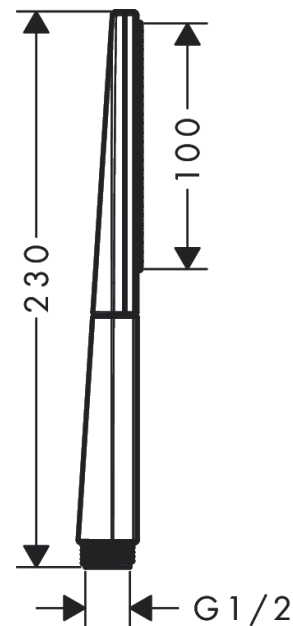

Rainfinity

Baton hand shower 100 1jet

Finish: **Matt Black** Article Number: **26866670**

Description

product features

- shower head size: 100 x 38 mm
- spray type: PowderRain
- spray disc surface: easy cleanable aluminium spray disc, graphite
- maximum flow rate at 3 bar: 13,8 l/min
- minimum flow pressure: 1 bar
- with internal water conduction
- rinseable screen seal
- connection thread G 1/2
- suitable for continuous flow water heaters

Technology

Design awards

reddot award 2019
best of the best

Product image

Scale drawing

Flowchart

Q = l/min 0 3 6 9 12 15 18 21 24 27 30
Q = l/sec 0 0,1 0,2 0,3 0,4 0,5

The consumption was measured in combination with the appropriate fittings (thermostat/mixer/in-wall valve) to reflect actual application in practice.