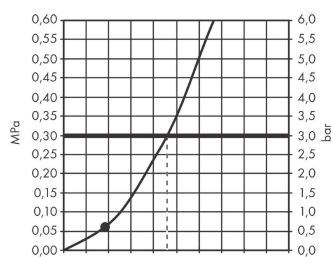

Rainfinity

Baton hand shower 100 1jet

Finish: **Brushed Black Chrome**

Article Number: **26866340**

Description

product features

- shower head size: 100 x 38 mm
- spray type: PowderRain
- spray disc surface: easy cleanable aluminium spray disc, graphite
- maximum flow rate at 3 bar: 13,8 l/min
- minimum flow pressure: 1 bar
- with internal water conduction
- rinseable screen seal
- connection thread G 1/2
- suitable for continuous flow water heaters

Technology

Design awards

reddot award 2019
best of the best

Product image

Scale drawing

Flowchart

Q = l/min 0 3 6 9 12 15 18 21 24 27 30
Q = l/sec 0 0,1 0,2 0,3 0,4 0,5

The consumption was measured in combination with the appropriate fittings (thermostat/mixer/in-wall valve) to reflect actual application in practice.