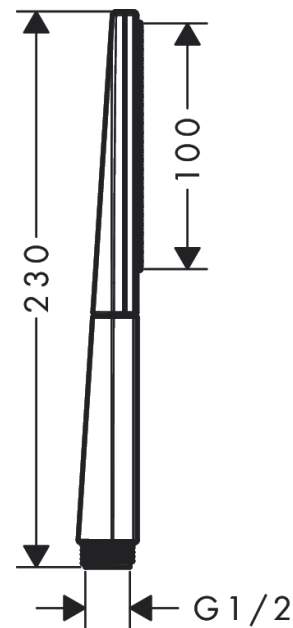

Rainfinity

Baton hand shower 100 1jet

Finish: **Brushed Black Chrome**

Article Number: **26866340**

Description

product features

- shower head size: 100 x 38 mm
- spray type: PowderRain
- spray disc surface: easy cleanable aluminium spray disc, graphite
- maximum flow rate at 3 bar: 13,8 l/min
- minimum flow pressure: 1 bar
- with internal water conduction
- rinseable screen seal
- connection thread G 1/2
- suitable for continuous flow water heaters

Technology

Design awards

reddot award 2019
best of the best

Product image

Scale drawing

Flowchart

Q = l/min 0 3 6 9 12 15 18 21 24 27 30
Q = l/sec 0 0,1 0,2 0,3 0,4 0,5

The consumption was measured in combination with the appropriate fittings (thermostat/mixer/in-wall valve) to reflect actual application in practice.