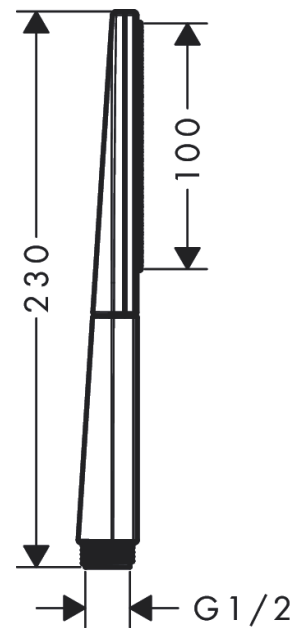

Rainfinity

Baton hand shower 100 1jet

Finish: **Brushed Bronze** Article Number: **26866140**

Description

product features

- shower head size: 100 x 38 mm
- spray type: PowderRain
- spray disc surface: easy cleanable aluminium spray disc, graphite
- maximum flow rate at 3 bar: 13,8 l/min
- minimum flow pressure: 1 bar
- with internal water conduction
- rinseable screen seal
- connection thread G 1/2
- suitable for continuous flow water heaters

Technology

Design awards

reddot award 2019
best of the best

Product image

Scale drawing

Flowchart

The consumption was measured in combination with the appropriate fittings (thermostat/mixer/in-wall valve) to reflect actual application in practice.