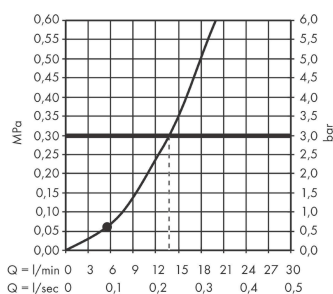

Rainfinity

Baton hand shower 100 1jet

Finish: **Brushed Bronze** Article Number: **26866140**

Description

product features

- shower head size: 100 x 38 mm
- spray type: PowderRain
- spray disc surface: easy cleanable aluminium spray disc, graphite
- maximum flow rate at 3 bar: 13,8 l/min
- minimum flow pressure: 1 bar
- with internal water conduction
- rinseable screen seal
- connection thread G 1/2
- suitable for continuous flow water heaters

Technology

Design awards

reddot award 2019
best of the best

Product image

Scale drawing

Flowchart

The consumption was measured in combination with the appropriate fittings (thermostat/mixer/in-wall valve) to reflect actual application in practice.