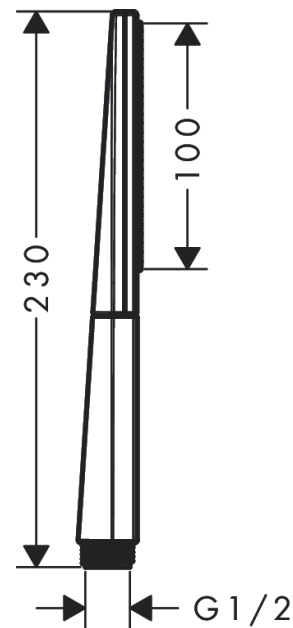

Rainfinity

Baton hand shower 100 1jet

Finish: **Chrome** Article Number: **26866000**

Description

product features

- shower head size: 100 x 38 mm
- spray type: PowderRain
- spray disc surface: easy cleanable aluminium spray disc, graphite
- maximum flow rate at 3 bar: 13,8 l/min
- minimum flow pressure: 1 bar
- with internal water conduction
- rinseable screen seal
- connection thread G 1/2
- suitable for continuous flow water heaters

Technology

Design awards

reddot award 2019
best of the best

Product image

Scale drawing

Flowchart

The consumption was measured in combination with the appropriate fittings (thermostat/mixer/ in-wall valve) to reflect actual application in practice.