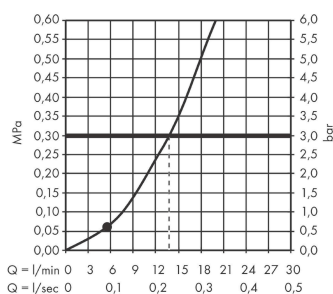

Rainfinity

Baton hand shower 100 1jet

Finish: **Chrome** Article Number: **26866000**

Description

product features

- shower head size: 100 x 38 mm
- spray type: PowderRain
- spray disc surface: easy cleanable aluminium spray disc, graphite
- maximum flow rate at 3 bar: 13,8 l/min
- minimum flow pressure: 1 bar
- with internal water conduction
- rinseable screen seal
- connection thread G 1/2
- suitable for continuous flow water heaters

Technology

Design awards

reddot award 2019
best of the best

Product image

Scale drawing

Flowchart

The consumption was measured in combination with the appropriate fittings (thermostat/mixer/ in-wall valve) to reflect actual application in practice.