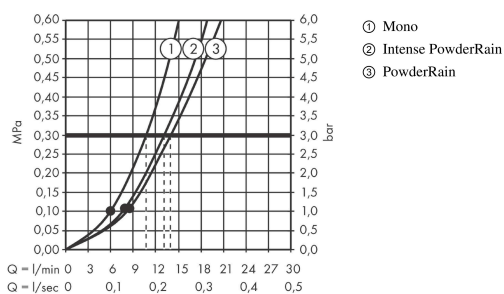

Rainfinity

Hand shower 130 3jet

Finish: **Polished Gold Optic** Article Number: **26864990**

Description

product features

- shower head size: 132 mm
- spray type: PowderRain, Intense PowderRain, MonoRain
- convenient spray selection via Select button
- spray disc surface: easy cleanable aluminium spray disc, graphite
- maximum flow rate at 3 bar: 14 l/min
- minimum flow pressure: 1,1 bar
- with internal water conduction
- rinseable screen seal
- connection thread G 1/2
- suitable for continuous flow water heaters

Technology

Design awards

Product image

Scale drawing

Flowchart

The consumption was measured in combination with the appropriate fittings (thermostat/mixer/in-wall valve) to reflect actual application in practice.