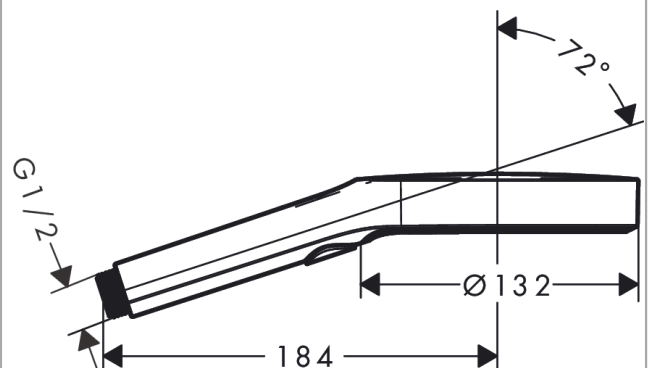

Rainfinity

Hand shower 130 3jet

Finish: **Polished Gold Optic** Article Number: **26864990**

Description

product features

- shower head size: 132 mm
- spray type: PowderRain, Intense PowderRain, MonoRain
- convenient spray selection via Select button
- spray disc surface: easy cleanable aluminium spray disc, graphite
- maximum flow rate at 3 bar: 14 l/min
- minimum flow pressure: 1,1 bar
- with internal water conduction
- rinseable screen seal
- connection thread G 1/2
- suitable for continuous flow water heaters

Technology

Design awards

Product image

Scale drawing

Flowchart

The consumption was measured in combination with the appropriate fittings (thermostat/mixer/in-wall valve) to reflect actual application in practice.