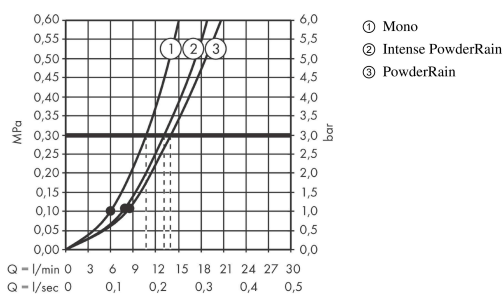

Rainfinity Hand shower 130 3jet

Finish: **Matt White** Article Number: **26864700**

Description

product features

- shower head size: 132 mm
- spray type: PowderRain, Intense PowderRain, MonoRain
- convenient spray selection via Select button
- spray disc surface: easy cleanable aluminium spray disc, graphite
- maximum flow rate at 3 bar: 14 l/min
- minimum flow pressure: 1,1 bar
- with internal water conduction
- rinseable screen seal
- connection thread G ½
- suitable for continuous flow water heaters

Technology

Design awards

Product image

Scale drawing

Flowchart

The consumption was measured in combination with the appropriate fittings (thermostat/mixer/in-wall valve) to reflect actual application in practice.