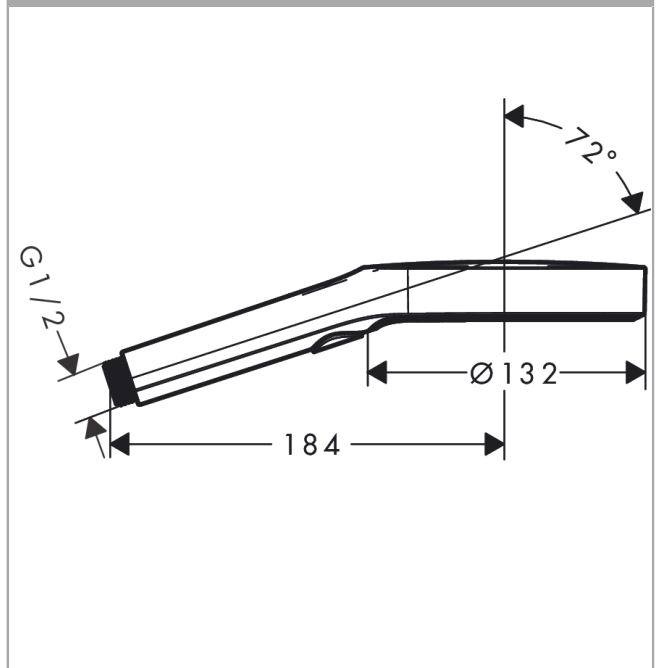

Rainfinity Hand shower 130 3jet

Finish: **Matt White** Article Number: **26864700**

Description

product features

- shower head size: 132 mm
- spray type: PowderRain, Intense PowderRain, MonoRain
- convenient spray selection via Select button
- spray disc surface: easy cleanable aluminium spray disc, graphite
- maximum flow rate at 3 bar: 14 l/min
- minimum flow pressure: 1,1 bar
- with internal water conduction
- rinseable screen seal
- connection thread G ½
- suitable for continuous flow water heaters

Technology

Design awards

Product image

Scale drawing

Flowchart

The consumption was measured in combination with the appropriate fittings (thermostat/mixer/in-wall valve) to reflect actual application in practice.