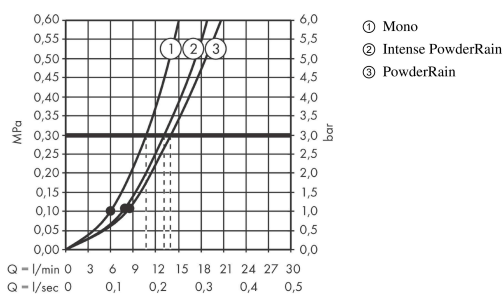

Flowchart

The consumption was measured in combination with the appropriate fittings (thermostat/mixer/in-wall valve) to reflect actual application in practice.