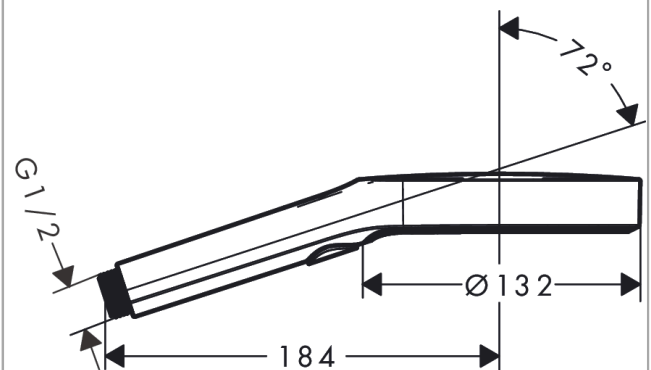

Scale drawing