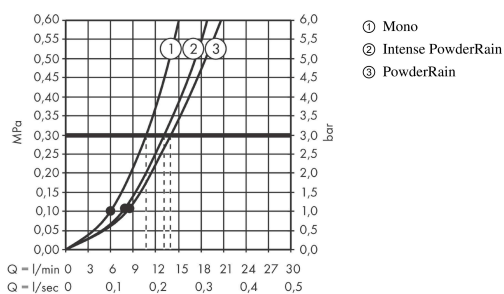

Rainfinity

Hand shower 130 3jet

Finish: **Brushed Black Chrome** Article Number: **26864340**

Description

product features

- shower head size: 132 mm
- spray type: PowderRain, Intense PowderRain, MonoRain
- convenient spray selection via Select button
- spray disc surface: easy cleanable aluminium spray disc, graphite
- maximum flow rate at 3 bar: 14 l/min
- minimum flow pressure: 1,1 bar
- with internal water conduction
- rinseable screen seal
- connection thread G 1/2
- suitable for continuous flow water heaters

Technology

Design awards

Product image

Scale drawing

Flowchart

The consumption was measured in combination with the appropriate fittings (thermostat/mixer/in-wall valve) to reflect actual application in practice.