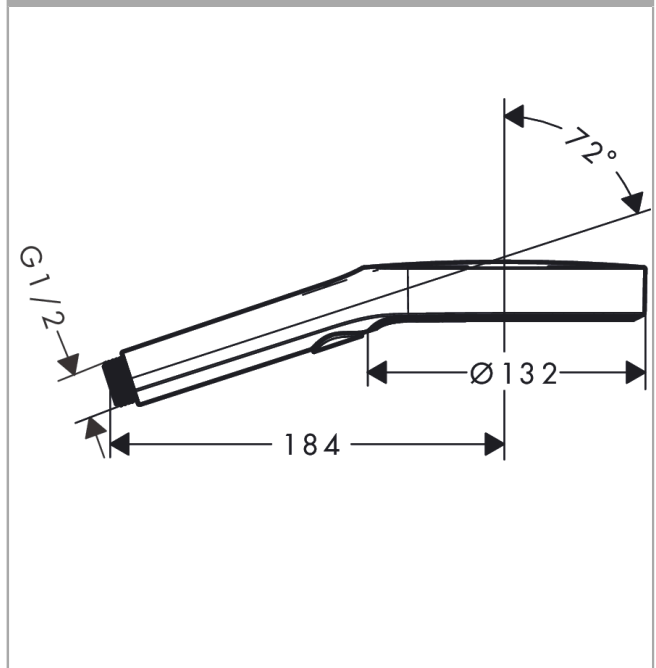

Rainfinity

Hand shower 130 3jet

Finish: **Brushed Black Chrome** Article Number: **26864340**

Description

product features

- shower head size: 132 mm
- spray type: PowderRain, Intense PowderRain, MonoRain
- convenient spray selection via Select button
- spray disc surface: easy cleanable aluminium spray disc, graphite
- maximum flow rate at 3 bar: 14 l/min
- minimum flow pressure: 1,1 bar
- with internal water conduction
- rinseable screen seal
- connection thread G 1/2
- suitable for continuous flow water heaters

Technology

Design awards

Product image

Scale drawing

Flowchart

The consumption was measured in combination with the appropriate fittings (thermostat/mixer/in-wall valve) to reflect actual application in practice.