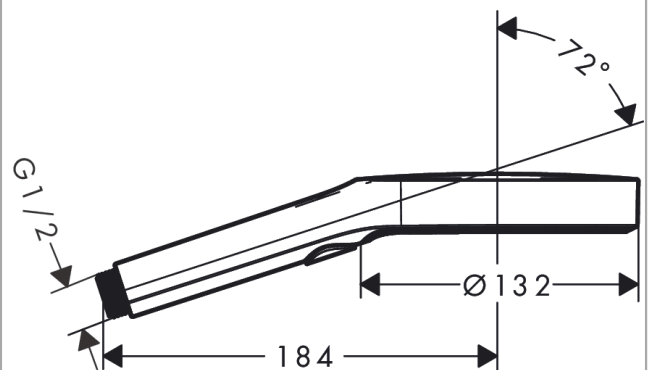

Rainfinity

Hand shower 130 3jet

Finish: **Brushed Bronze**

Article Number: **26864140**

Description

product features

- shower head size: 132 mm
- spray type: PowderRain, Intense PowderRain, MonoRain
- convenient spray selection via Select button
- spray disc surface: easy cleanable aluminium spray disc, graphite
- maximum flow rate at 3 bar: 14 l/min
- minimum flow pressure: 1,1 bar
- with internal water conduction
- rinseable screen seal
- connection thread G ½
- suitable for continuous flow water heaters

Technology

Design awards

reddot award 2019
best of the best

Product image

Scale drawing

Flowchart

The consumption was measured in combination with the appropriate fittings (thermostat/mixer/in-wall valve) to reflect actual application in practice.