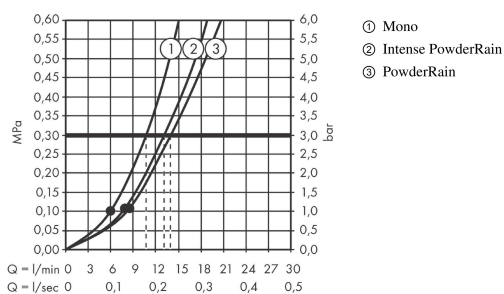

Rainfinity

Hand shower 130 3jet

Finish: **Brushed Bronze**

Article Number: **26864140**

Description

product features

- shower head size: 132 mm
- spray type: PowderRain, Intense PowderRain, MonoRain
- convenient spray selection via Select button
- spray disc surface: easy cleanable aluminium spray disc, graphite
- maximum flow rate at 3 bar: 14 l/min
- minimum flow pressure: 1,1 bar
- with internal water conduction
- rinseable screen seal
- connection thread G ½
- suitable for continuous flow water heaters

Technology

Design awards

reddot award 2019
best of the best

Product image

Scale drawing

Flowchart

The consumption was measured in combination with the appropriate fittings (thermostat/mixer/in-wall valve) to reflect actual application in practice.