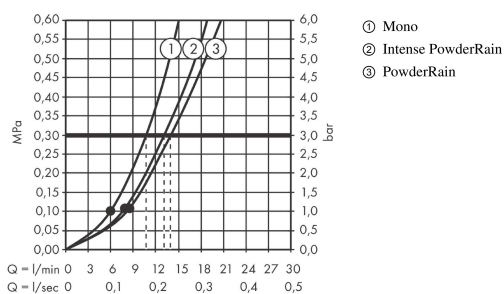

Rainfinity

Hand shower 130 3jet

Finish: **Chrome** Article Number: **26864000**

Description

product features

- shower head size: 132 mm
- spray type: PowderRain, Intense PowderRain, MonoRain
- convenient spray selection via Select button
- spray disc surface: easy cleanable aluminium spray disc, graphite
- maximum flow rate at 3 bar: 14 l/min
- minimum flow pressure: 1,1 bar
- with internal water conduction
- rinseable screen seal
- connection thread G 1/2
- suitable for continuous flow water heaters

Technology

Design awards

Product image

Scale drawing

Flowchart

The consumption was measured in combination with the appropriate fittings (thermostat/mixer/in-wall valve) to reflect actual application in practice.