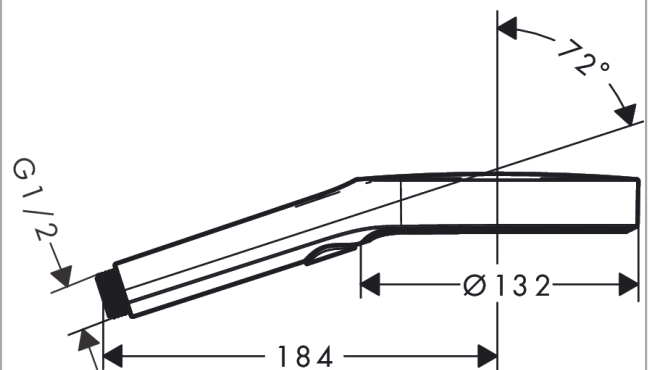

Rainfinity

Hand shower 130 3jet

Finish: **Chrome** Article Number: **26864000**

Description

product features

- shower head size: 132 mm
- spray type: PowderRain, Intense PowderRain, MonoRain
- convenient spray selection via Select button
- spray disc surface: easy cleanable aluminium spray disc, graphite
- maximum flow rate at 3 bar: 14 l/min
- minimum flow pressure: 1,1 bar
- with internal water conduction
- rinseable screen seal
- connection thread G 1/2
- suitable for continuous flow water heaters

Technology

Design awards

Product image

Scale drawing

Flowchart

The consumption was measured in combination with the appropriate fittings (thermostat/mixer/in-wall valve) to reflect actual application in practice.