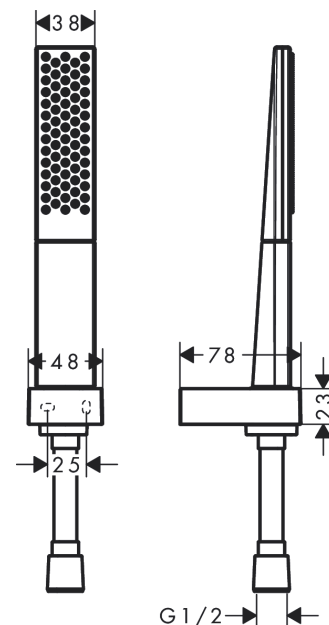

Rainfinity

Shower holder set 100 1jet with shower hose 160 cm

Finish: **Chrome** Article Number: **26856000**

Description

product features

- consists of: baton hand shower, shower holder, shower hose
- shower head size: 100 x 38 mm
- integrated support function
- spray type: PowderRain
- maximum flow rate at 3 bar: 13,8 l/min
- minimum flow pressure: 1 bar
- operating pressure: min. 1 bar/max. 6 bar
- pivot connector prevents hose from tangling
- shower hose with conical nut on both ends
- wall supports of metal
- wall mounting: screw fastening
- rinseable screen seal

Technology

Design awards

reddot award 2019
best of the best

Product image

Scale drawing

Flowchart

The consumption was measured in combination with the appropriate fittings (thermostat/mixer/in-wall valve) to reflect actual application in practice.