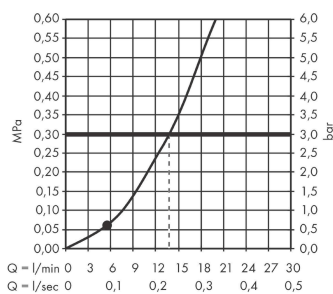

Rainfinity

Shower holder set 100 1jet with shower hose 160 cm

Finish: **Chrome** Article Number: **26856000**

Description

product features

- consists of: baton hand shower, shower holder, shower hose
- shower head size: 100 x 38 mm
- integrated support function
- spray type: PowderRain
- maximum flow rate at 3 bar: 13,8 l/min
- minimum flow pressure: 1 bar
- operating pressure: min. 1 bar/max. 6 bar
- pivot connector prevents hose from tangling
- shower hose with conical nut on both ends
- wall supports of metal
- wall mounting: screw fastening
- rinseable screen seal

Technology

Design awards

reddot award 2019
best of the best

Product image

Scale drawing

Flowchart

The consumption was measured in combination with the appropriate fittings (thermostat/mixer/in-wall valve) to reflect actual application in practice.