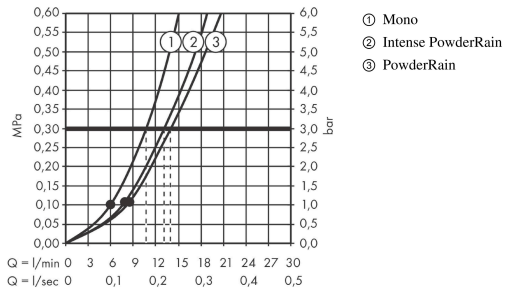

Rainfinity
Shower holder set 130 3jet with shower hose 125 cm
 Finish: **Chrome** Article Number: **26852000**

Description

product features

- consists of: hand shower, shower holder, shower hose
- shower head size: 130 mm
- integrated support function
- spray type: PowderRain, Intense PowderRain, MonoRain
- convenient spray selection via Select button
- maximum flow rate at 3 bar: 14 l/min
- minimum flow pressure: 1 bar
- operating pressure: min. 1 bar/max. 6 bar
- pivot connector prevents hose from tangling
- shower hose with conical nut on both ends
- wall supports of metal
- wall mounting: screw fastening
- rinseable screen seal

Technology

Design awards

reddot award 2019
best of the best

Product image

Scale drawing

Rainfinity

Shower holder set 130 3jet with shower hose 125 cm

Finish: **Chrome** Article Number: **26852000**

Flowchart

The consumption was measured in combination with the appropriate fittings (thermostat/mixer/in-wall valve) to reflect actual application in practice.