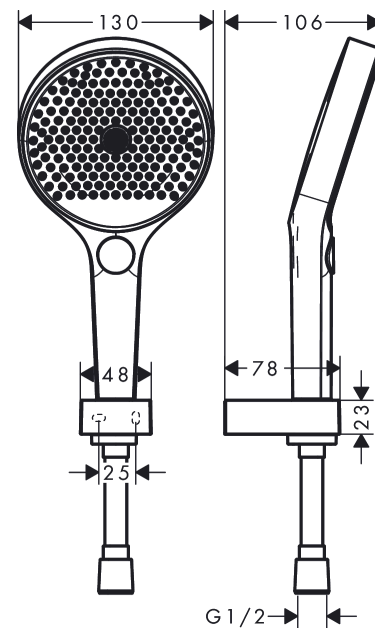

Rainfinity
Shower holder set 130 3jet with shower hose 125 cm
 Finish: **Chrome** Article Number: **26852000**

Description

product features

- consists of: hand shower, shower holder, shower hose
- shower head size: 130 mm
- integrated support function
- spray type: PowderRain, Intense PowderRain, MonoRain
- convenient spray selection via Select button
- maximum flow rate at 3 bar: 14 l/min
- minimum flow pressure: 1 bar
- operating pressure: min. 1 bar/max. 6 bar
- pivot connector prevents hose from tangling
- shower hose with conical nut on both ends
- wall supports of metal
- wall mounting: screw fastening
- rinseable screen seal

Technology

Design awards

reddot award 2019
best of the best

Product image

Scale drawing

Rainfinity

Shower holder set 130 3jet with shower hose 125 cm

Finish: **Chrome** Article Number: **26852000**

Flowchart

The consumption was measured in combination with the appropriate fittings (thermostat/mixer/in-wall valve) to reflect actual application in practice.