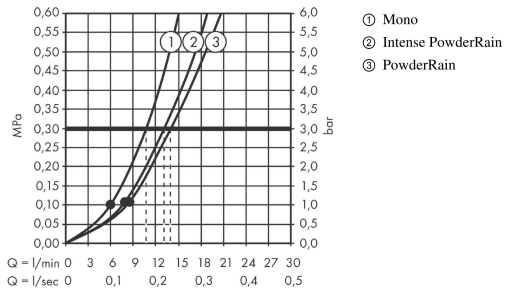

Rainfinity

Shower holder set 130 3jet with shower hose 160 cm

Finish: **Chrome** Article Number: **26851000**

Description

product features

- consists of: hand shower, shower holder, shower hose
- shower head size: 130 mm
- integrated support function
- spray type: PowderRain, Intense PowderRain, MonoRain
- convenient spray selection via Select button
- maximum flow rate at 3 bar: 14 l/min
- minimum flow pressure: 1 bar
- operating pressure: min. 1 bar/max. 6 bar
- pivot connector prevents hose from tangling
- shower hose with conical nut on both ends
- wall supports of metal
- wall mounting: screw fastening
- rinseable screen seal

Technology

Design awards

reddot award 2019
best of the best

Product image

Scale drawing

Rainfinity

Shower holder set 130 3jet with shower hose 160 cm

Finish: **Chrome** Article Number: **26851000**

Flowchart

The consumption was measured in combination with the appropriate fittings (thermostat/mixer/in-wall valve) to reflect actual application in practice.