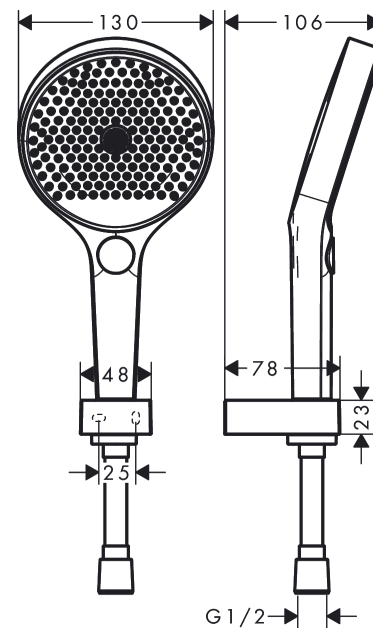

Rainfinity

Shower holder set 130 3jet with shower hose 160 cm

Finish: **Chrome** Article Number: **26851000**

Description

product features

- consists of: hand shower, shower holder, shower hose
- shower head size: 130 mm
- integrated support function
- spray type: PowderRain, Intense PowderRain, MonoRain
- convenient spray selection via Select button
- maximum flow rate at 3 bar: 14 l/min
- minimum flow pressure: 1 bar
- operating pressure: min. 1 bar/max. 6 bar
- pivot connector prevents hose from tangling
- shower hose with conical nut on both ends
- wall supports of metal
- wall mounting: screw fastening
- rinseable screen seal

Technology

Design awards

reddot award 2019
best of the best

Product image

Scale drawing

Rainfinity

Shower holder set 130 3jet with shower hose 160 cm

Finish: **Chrome** Article Number: **26851000**

Flowchart

The consumption was measured in combination with the appropriate fittings (thermostat/mixer/in-wall valve) to reflect actual application in practice.