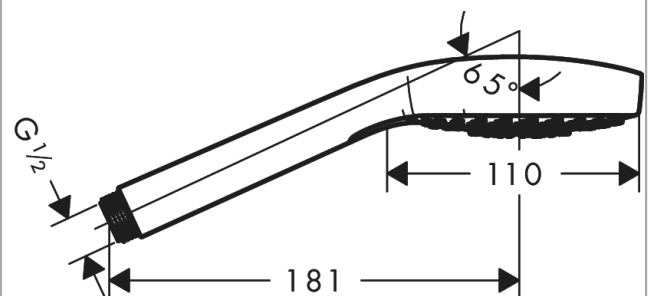

Croma E

Hand shower 110 1jet EcoSmart 7 l/min

Finish: **White/Chrome** Article Number: **26816400**

Description

product features

- shower head size: 110 mm
- spray type: Rain
- spray disc surface: easy cleanable plastic spray disc, white
- maximum flow rate at 3 bar: 7 l/min
- minimum flow pressure: 1,2 bar
- with internal water conduction
- rinseable screen seal
- connection thread G 1/2
- suitable for continuous flow water heaters
- EU taxonomy: max. 8 l/min - Do No Significant Harm (DNSH)

Technology

Product image

Scale drawing

Flowchart

The consumption was measured in combination with the appropriate fittings (thermostat/mixer/ in-wall valve) to reflect actual application in practice.