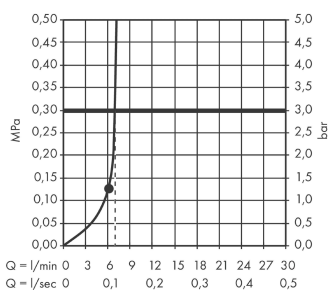

Croma E

Hand shower 110 1jet EcoSmart 7 l/min

Finish: **White/Chrome** Article Number: **26816400**

Description

product features

- shower head size: 110 mm
- spray type: Rain
- spray disc surface: easy cleanable plastic spray disc, white
- maximum flow rate at 3 bar: 7 l/min
- minimum flow pressure: 1,2 bar
- with internal water conduction
- rinseable screen seal
- connection thread G 1/2
- suitable for continuous flow water heaters
- EU taxonomy: max. 8 l/min - Do No Significant Harm (DNSH)

Technology

Product image

Scale drawing

Flowchart

The consumption was measured in combination with the appropriate fittings (thermostat/mixer/ in-wall valve) to reflect actual application in practice.