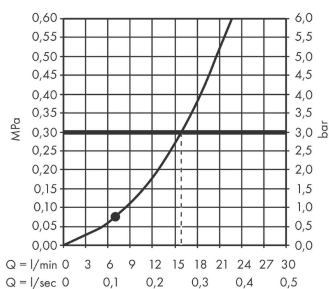

Croma E
Hand shower 110 1jet
 Finish: **White/Chrome** Article Number: **26814400**

Description

product features

- shower head size: 110 mm
- spray type: Rain
- spray disc surface: easy cleanable plastic spray disc, white
- maximum flow rate at 3 bar: 16 l/min
- minimum flow pressure: 1 bar
- with internal water conduction
- rinseable screen seal
- connection thread G 1/2
- suitable for continuous flow water heaters

Technology

Product image

Scale drawing

Flowchart

The consumption was measured in combination with the appropriate fittings (thermostat/mixer/ in-wall valve) to reflect actual application in practice.