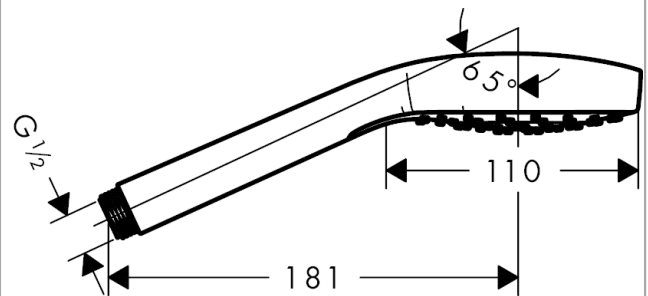

Croma E
Hand shower 110 1jet
 Finish: **White/Chrome** Article Number: **26814400**

Description

product features

- shower head size: 110 mm
- spray type: Rain
- spray disc surface: easy cleanable plastic spray disc, white
- maximum flow rate at 3 bar: 16 l/min
- minimum flow pressure: 1 bar
- with internal water conduction
- rinseable screen seal
- connection thread G 1/2
- suitable for continuous flow water heaters

Technology

Product image

Scale drawing

Flowchart

The consumption was measured in combination with the appropriate fittings (thermostat/mixer/ in-wall valve) to reflect actual application in practice.