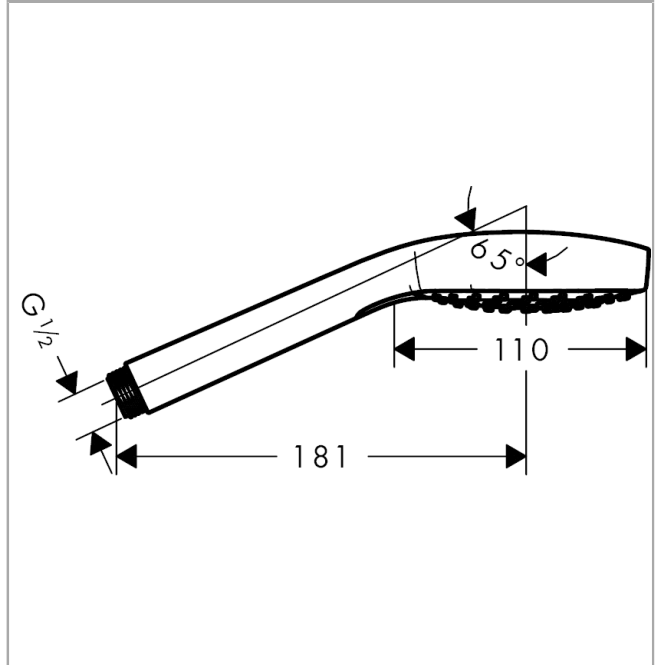

Croma Select E Hand shower 110 Vario

Finish: **White/Chrome** Article Number: **26812400**

Description

product features

- shower head size: 110 mm
- spray type: Rain, IntenseRain, TurboRain
- convenient spray selection via Select button
- spray disc surface: easy cleanable plastic spray disc, white
- maximum flow rate at 3 bar: 14,7 l/min
- minimum flow pressure: 1 bar
- with internal water conduction
- rinseable screen seal
- connection thread G 1/2
- suitable for continuous flow water heaters

Technology

Product image

Scale drawing

Flowchart

- ① TurboRain
- ② IntenseRain
- ③ Rain

The consumption was measured in combination with the appropriate fittings (thermostat/mixer/in-wall valve) to reflect actual application in practice.