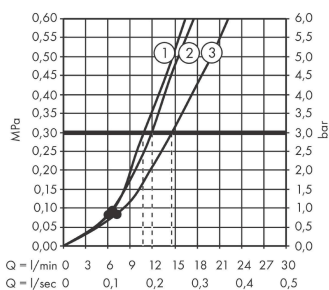

Croma Select E Hand shower 110 Vario

Finish: **White/Chrome** Article Number: **26812400**

Description

product features

- shower head size: 110 mm
- spray type: Rain, IntenseRain, TurboRain
- convenient spray selection via Select button
- spray disc surface: easy cleanable plastic spray disc, white
- maximum flow rate at 3 bar: 14,7 l/min
- minimum flow pressure: 1 bar
- with internal water conduction
- rinseable screen seal
- connection thread G 1/2
- suitable for continuous flow water heaters

Technology

Product image

Scale drawing

Flowchart

- ① TurboRain
- ② IntenseRain
- ③ Rain

The consumption was measured in combination with the appropriate fittings (thermostat/mixer/in-wall valve) to reflect actual application in practice.