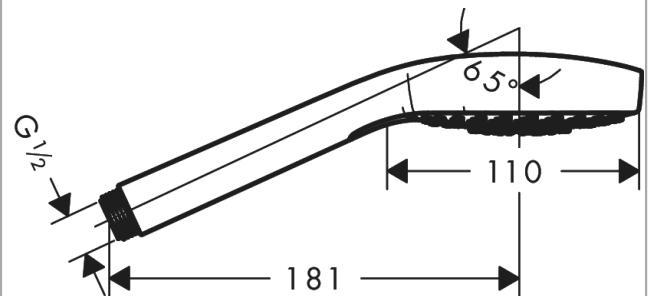

Croma Select E Hand shower 110 Multi

Finish: **White/Chrome** Article Number: **26810400**

Description

product features

- shower head size: 110 mm
- spray type: SoftRain, IntenseRain, Massage spray
- convenient spray selection via Select button
- spray disc surface: easy cleanable plastic spray disc, white
- maximum flow rate at 3 bar: 16 l/min
- minimum flow pressure: 1 bar
- with internal water conduction
- rinseable screen seal
- connection thread G 1/2
- suitable for continuous flow water heaters

Technology

Product image

Scale drawing

Flowchart

The consumption was measured in combination with the appropriate fittings (thermostat/mixer/in-wall valve) to reflect actual application in practice.