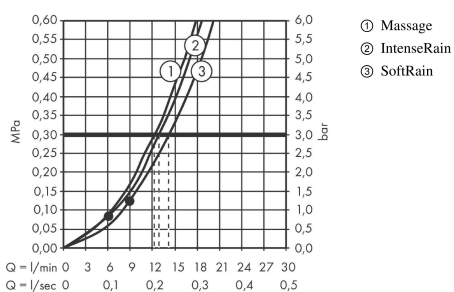

Croma Select E Hand shower 110 Multi

Finish: **White/Chrome** Article Number: **26810400**

Description

product features

- shower head size: 110 mm
- spray type: SoftRain, IntenseRain, Massage spray
- convenient spray selection via Select button
- spray disc surface: easy cleanable plastic spray disc, white
- maximum flow rate at 3 bar: 16 l/min
- minimum flow pressure: 1 bar
- with internal water conduction
- rinseable screen seal
- connection thread G 1/2
- suitable for continuous flow water heaters

Technology

Product image

Scale drawing

Flowchart

The consumption was measured in combination with the appropriate fittings (thermostat/mixer/in-wall valve) to reflect actual application in practice.