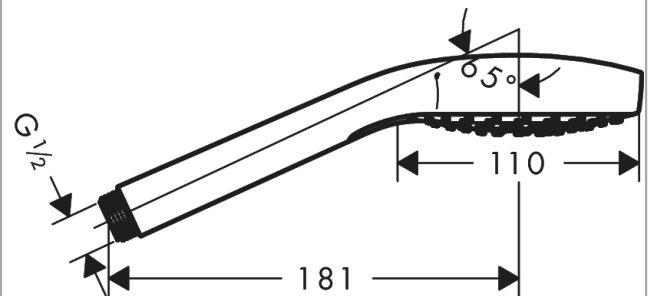

Scale drawing