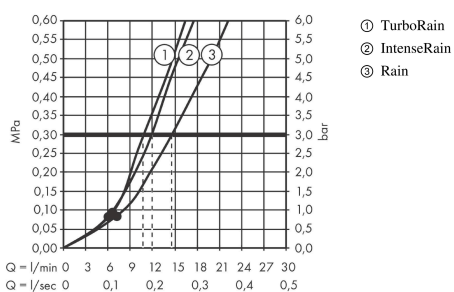

Flowchart

The consumption was measured in combination with the appropriate fittings (thermostat/mixer/in-wall valve) to reflect actual application in practice.