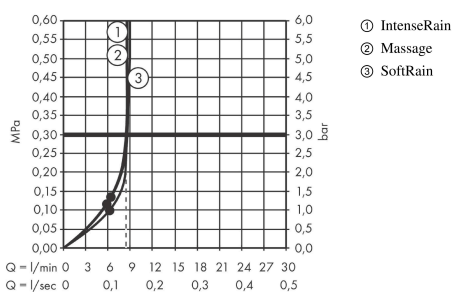

Flowchart

The consumption was measured in combination with the appropriate fittings (thermostat/mixer/in-wall valve) to reflect actual application in practice.