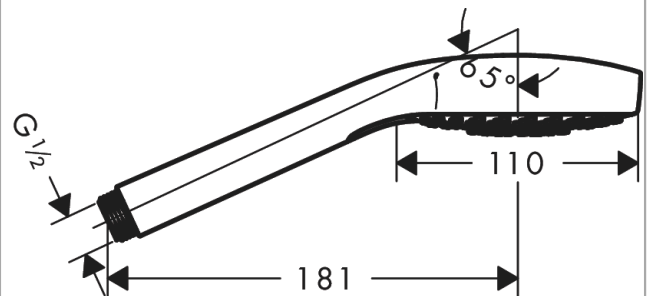

Scale drawing