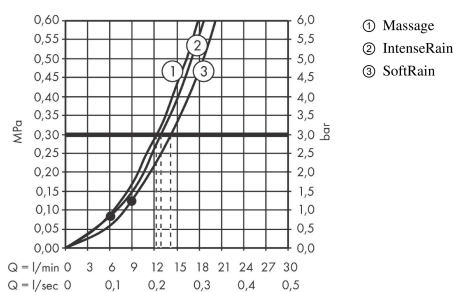

Croma Select S Hand shower 110 Multi

Finish: **White/Chrome** Article Number: **26800400**

Description

product features

- shower head size: 110 mm
- spray type: SoftRain, IntenseRain, Massage spray
- convenient spray selection via Select button
- spray disc surface: easy cleanable plastic spray disc, white
- maximum flow rate at 3 bar: 16 l/min
- minimum flow pressure: 1 bar
- with internal water conduction
- rinseable screen seal
- connection thread G 1/2
- suitable for continuous flow water heaters

Technology

Product image

Scale drawing

Flowchart

The consumption was measured in combination with the appropriate fittings (thermostat/mixer/in-wall valve) to reflect actual application in practice.