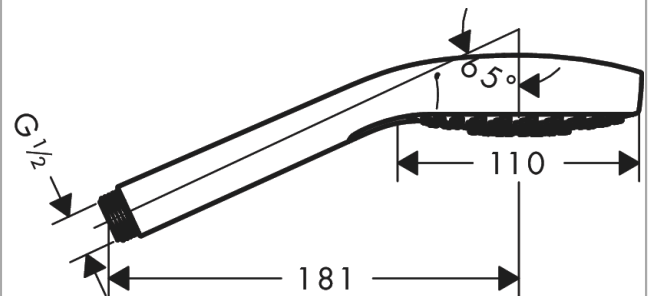

Croma Select S Hand shower 110 Multi

Finish: **White/Chrome** Article Number: **26800400**

Description

product features

- shower head size: 110 mm
- spray type: SoftRain, IntenseRain, Massage spray
- convenient spray selection via Select button
- spray disc surface: easy cleanable plastic spray disc, white
- maximum flow rate at 3 bar: 16 l/min
- minimum flow pressure: 1 bar
- with internal water conduction
- rinseable screen seal
- connection thread G 1/2
- suitable for continuous flow water heaters

Technology

Product image

Scale drawing

Flowchart

The consumption was measured in combination with the appropriate fittings (thermostat/mixer/in-wall valve) to reflect actual application in practice.