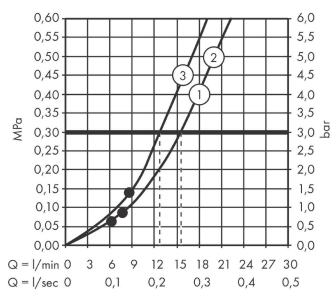

Raindance Select S

Shower holder set 120 3jet with shower hose 160 cm

Finish: **Chrome** Article Number: **26721000**

Description

product features

- consists of: hand shower, shower holder, shower hose
- shower head size: 125 mm
- integrated support function
- spray type: RainAir, Rain, Whirl
- convenient spray selection via Select button
- maximum flow rate at 3 bar: 15 l/min
- minimum flow pressure: 1 bar
- operating pressure: min. 1 bar/max. 6 bar
- pivot connector prevents hose from tangling
- shower holder made of plastic
- wall mounting: screw fastening
- rinseable screen seal

Technology

Product image

Scale drawing

Flowchart

The consumption was measured in combination with the appropriate fittings (thermostat/mixer/in-wall valve) to reflect actual application in practice.