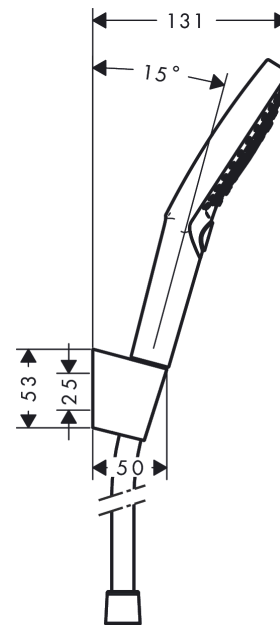

Raindance Select S

Shower holder set 120 3jet with shower hose 160 cm

Finish: **Chrome** Article Number: **26721000**

Description

product features

- consists of: hand shower, shower holder, shower hose
- shower head size: 125 mm
- integrated support function
- spray type: RainAir, Rain, Whirl
- convenient spray selection via Select button
- maximum flow rate at 3 bar: 15 l/min
- minimum flow pressure: 1 bar
- operating pressure: min. 1 bar/max. 6 bar
- pivot connector prevents hose from tangling
- shower holder made of plastic
- wall mounting: screw fastening
- rinseable screen seal

Technology

Product image

Scale drawing

Flowchart

The consumption was measured in combination with the appropriate fittings (thermostat/mixer/in-wall valve) to reflect actual application in practice.