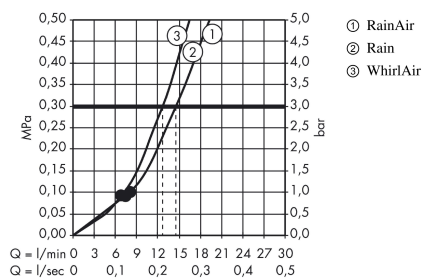

Raindance Select E

Shower holder set 120 3jet with shower hose 160 cm

Finish: **Chrome** Article Number: **26720000**

Description

product features

- consists of: hand shower, shower holder, shower hose
- shower head size: 120 mm
- integrated support function
- spray type: RainAir, Rain, Whirl
- convenient spray selection via Select button
- maximum flow rate at 3 bar: 14,4 l/min
- minimum flow pressure: 1 bar
- operating pressure: min. 1 bar/max. 6 bar
- pivot connector prevents hose from tangling
- shower holder made of plastic
- wall mounting: screw fastening
- rinseable screen seal

Technology

Product image

Scale drawing

Flowchart

The consumption was measured in combination with the appropriate fittings (thermostat/mixer/in-wall valve) to reflect actual application in practice.