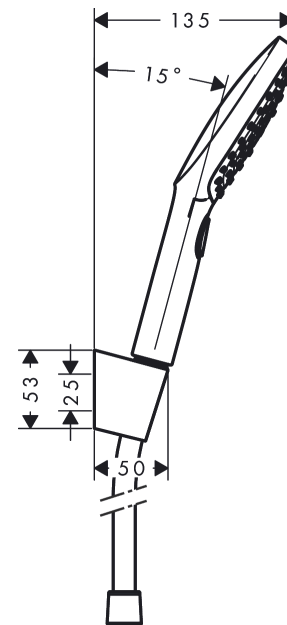

Raindance Select E

Shower holder set 120 3jet with shower hose 160 cm

Finish: **Chrome** Article Number: **26720000**

Description

product features

- consists of: hand shower, shower holder, shower hose
- shower head size: 120 mm
- integrated support function
- spray type: RainAir, Rain, Whirl
- convenient spray selection via Select button
- maximum flow rate at 3 bar: 14,4 l/min
- minimum flow pressure: 1 bar
- operating pressure: min. 1 bar/max. 6 bar
- pivot connector prevents hose from tangling
- shower holder made of plastic
- wall mounting: screw fastening
- rinseable screen seal

Technology

Product image

Scale drawing

Flowchart

The consumption was measured in combination with the appropriate fittings (thermostat/mixer/in-wall valve) to reflect actual application in practice.