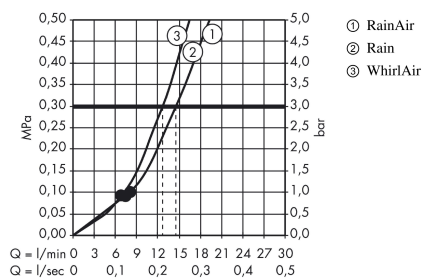

Raindance Select E

Shower holder set 120 3jet with shower hose 125 cm

Finish: **Chrome** Article Number: **26700000**

Description

product features

- consists of: hand shower, shower holder, shower hose
- shower head size: 120 mm
- integrated support function
- spray type: RainAir, Rain, Whirl
- convenient spray selection via Select button
- maximum flow rate at 3 bar: 14,4 l/min
- minimum flow pressure: 1 bar
- operating pressure: min. 1 bar/max. 6 bar
- pivot connector prevents hose from tangling
- shower holder made of plastic
- wall mounting: screw fastening
- rinseable screen seal

Technology

Product image

Scale drawing

Flowchart

The consumption was measured in combination with the appropriate fittings (thermostat/mixer/in-wall valve) to reflect actual application in practice.