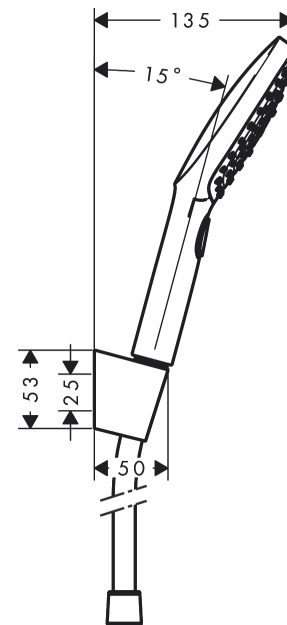

Raindance Select E

Shower holder set 120 3jet with shower hose 125 cm

Finish: **Chrome** Article Number: **26700000**

Description

product features

- consists of: hand shower, shower holder, shower hose
- shower head size: 120 mm
- integrated support function
- spray type: RainAir, Rain, Whirl
- convenient spray selection via Select button
- maximum flow rate at 3 bar: 14,4 l/min
- minimum flow pressure: 1 bar
- operating pressure: min. 1 bar/max. 6 bar
- pivot connector prevents hose from tangling
- shower holder made of plastic
- wall mounting: screw fastening
- rinseable screen seal

Technology

Product image

Scale drawing

Flowchart

The consumption was measured in combination with the appropriate fittings (thermostat/mixer/in-wall valve) to reflect actual application in practice.