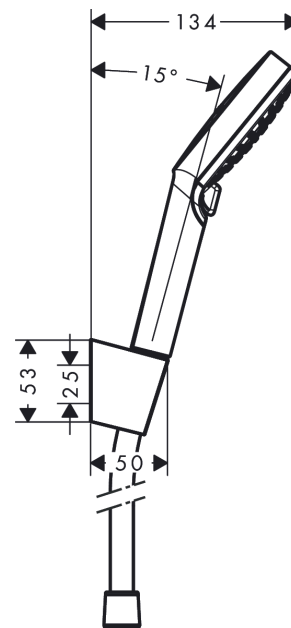

## Crometta

Shower holder set 100 Vario with shower hose 125 cm

Finish: **White/Chrome** Article Number: **26691400**

#### product features

- consists of: hand shower, shower holder, shower hose
- shower head size: 100 mm
- integrated support function
- spray type: Rain, IntenseRain
- spray type adjustment by turning spray disc
- maximum flow rate at 3 bar: 13,8 l/min
- minimum flow pressure: 1 bar
- pivot connector prevents hose from tangling
- shower holder made of plastic
- wall mounting: screw fastening
- rinseable screen seal

### Scale drawing