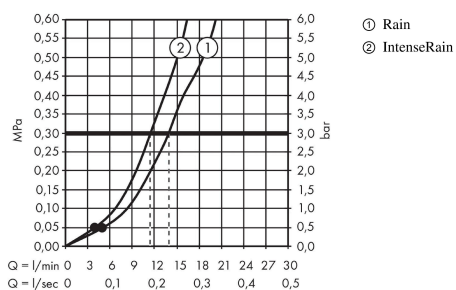

Flowchart

The consumption was measured in combination with the appropriate fittings (thermostat/mixer/in-wall valve) to reflect actual application in practice.