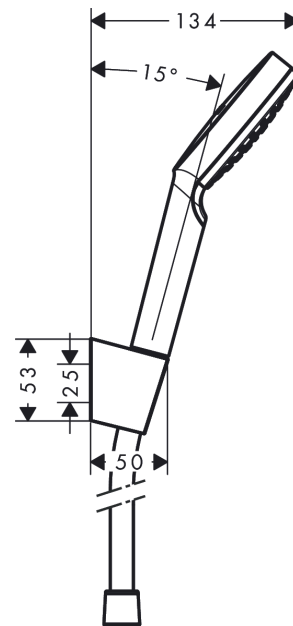

Crometta

Shower holder set 100 1jet with shower hose 125 cm

Finish: **White/Chrome** Article Number: **26690400**

Description

product features

- consists of: hand shower, shower holder, shower hose
- shower head size: 100 mm
- integrated support function
- spray type: Rain
- maximum flow rate at 3 bar: 14 l/min
- minimum flow pressure: 1 bar
- pivot connector prevents hose from tangling
- shower holder made of plastic
- wall mounting: screw fastening
- rinseable screen seal

Technology

Product image

Scale drawing

Flowchart

The consumption was measured in combination with the appropriate fittings (thermostat/mixer/in-wall valve) to reflect actual application in practice.