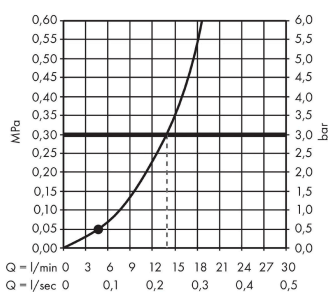

Crometta

Shower holder set 100 1jet with shower hose 125 cm

Finish: **White/Chrome** Article Number: **26690400**

Description

product features

- consists of: hand shower, shower holder, shower hose
- shower head size: 100 mm
- integrated support function
- spray type: Rain
- maximum flow rate at 3 bar: 14 l/min
- minimum flow pressure: 1 bar
- pivot connector prevents hose from tangling
- shower holder made of plastic
- wall mounting: screw fastening
- rinseable screen seal

Technology

Product image

Scale drawing

Flowchart

The consumption was measured in combination with the appropriate fittings (thermostat/mixer/in-wall valve) to reflect actual application in practice.